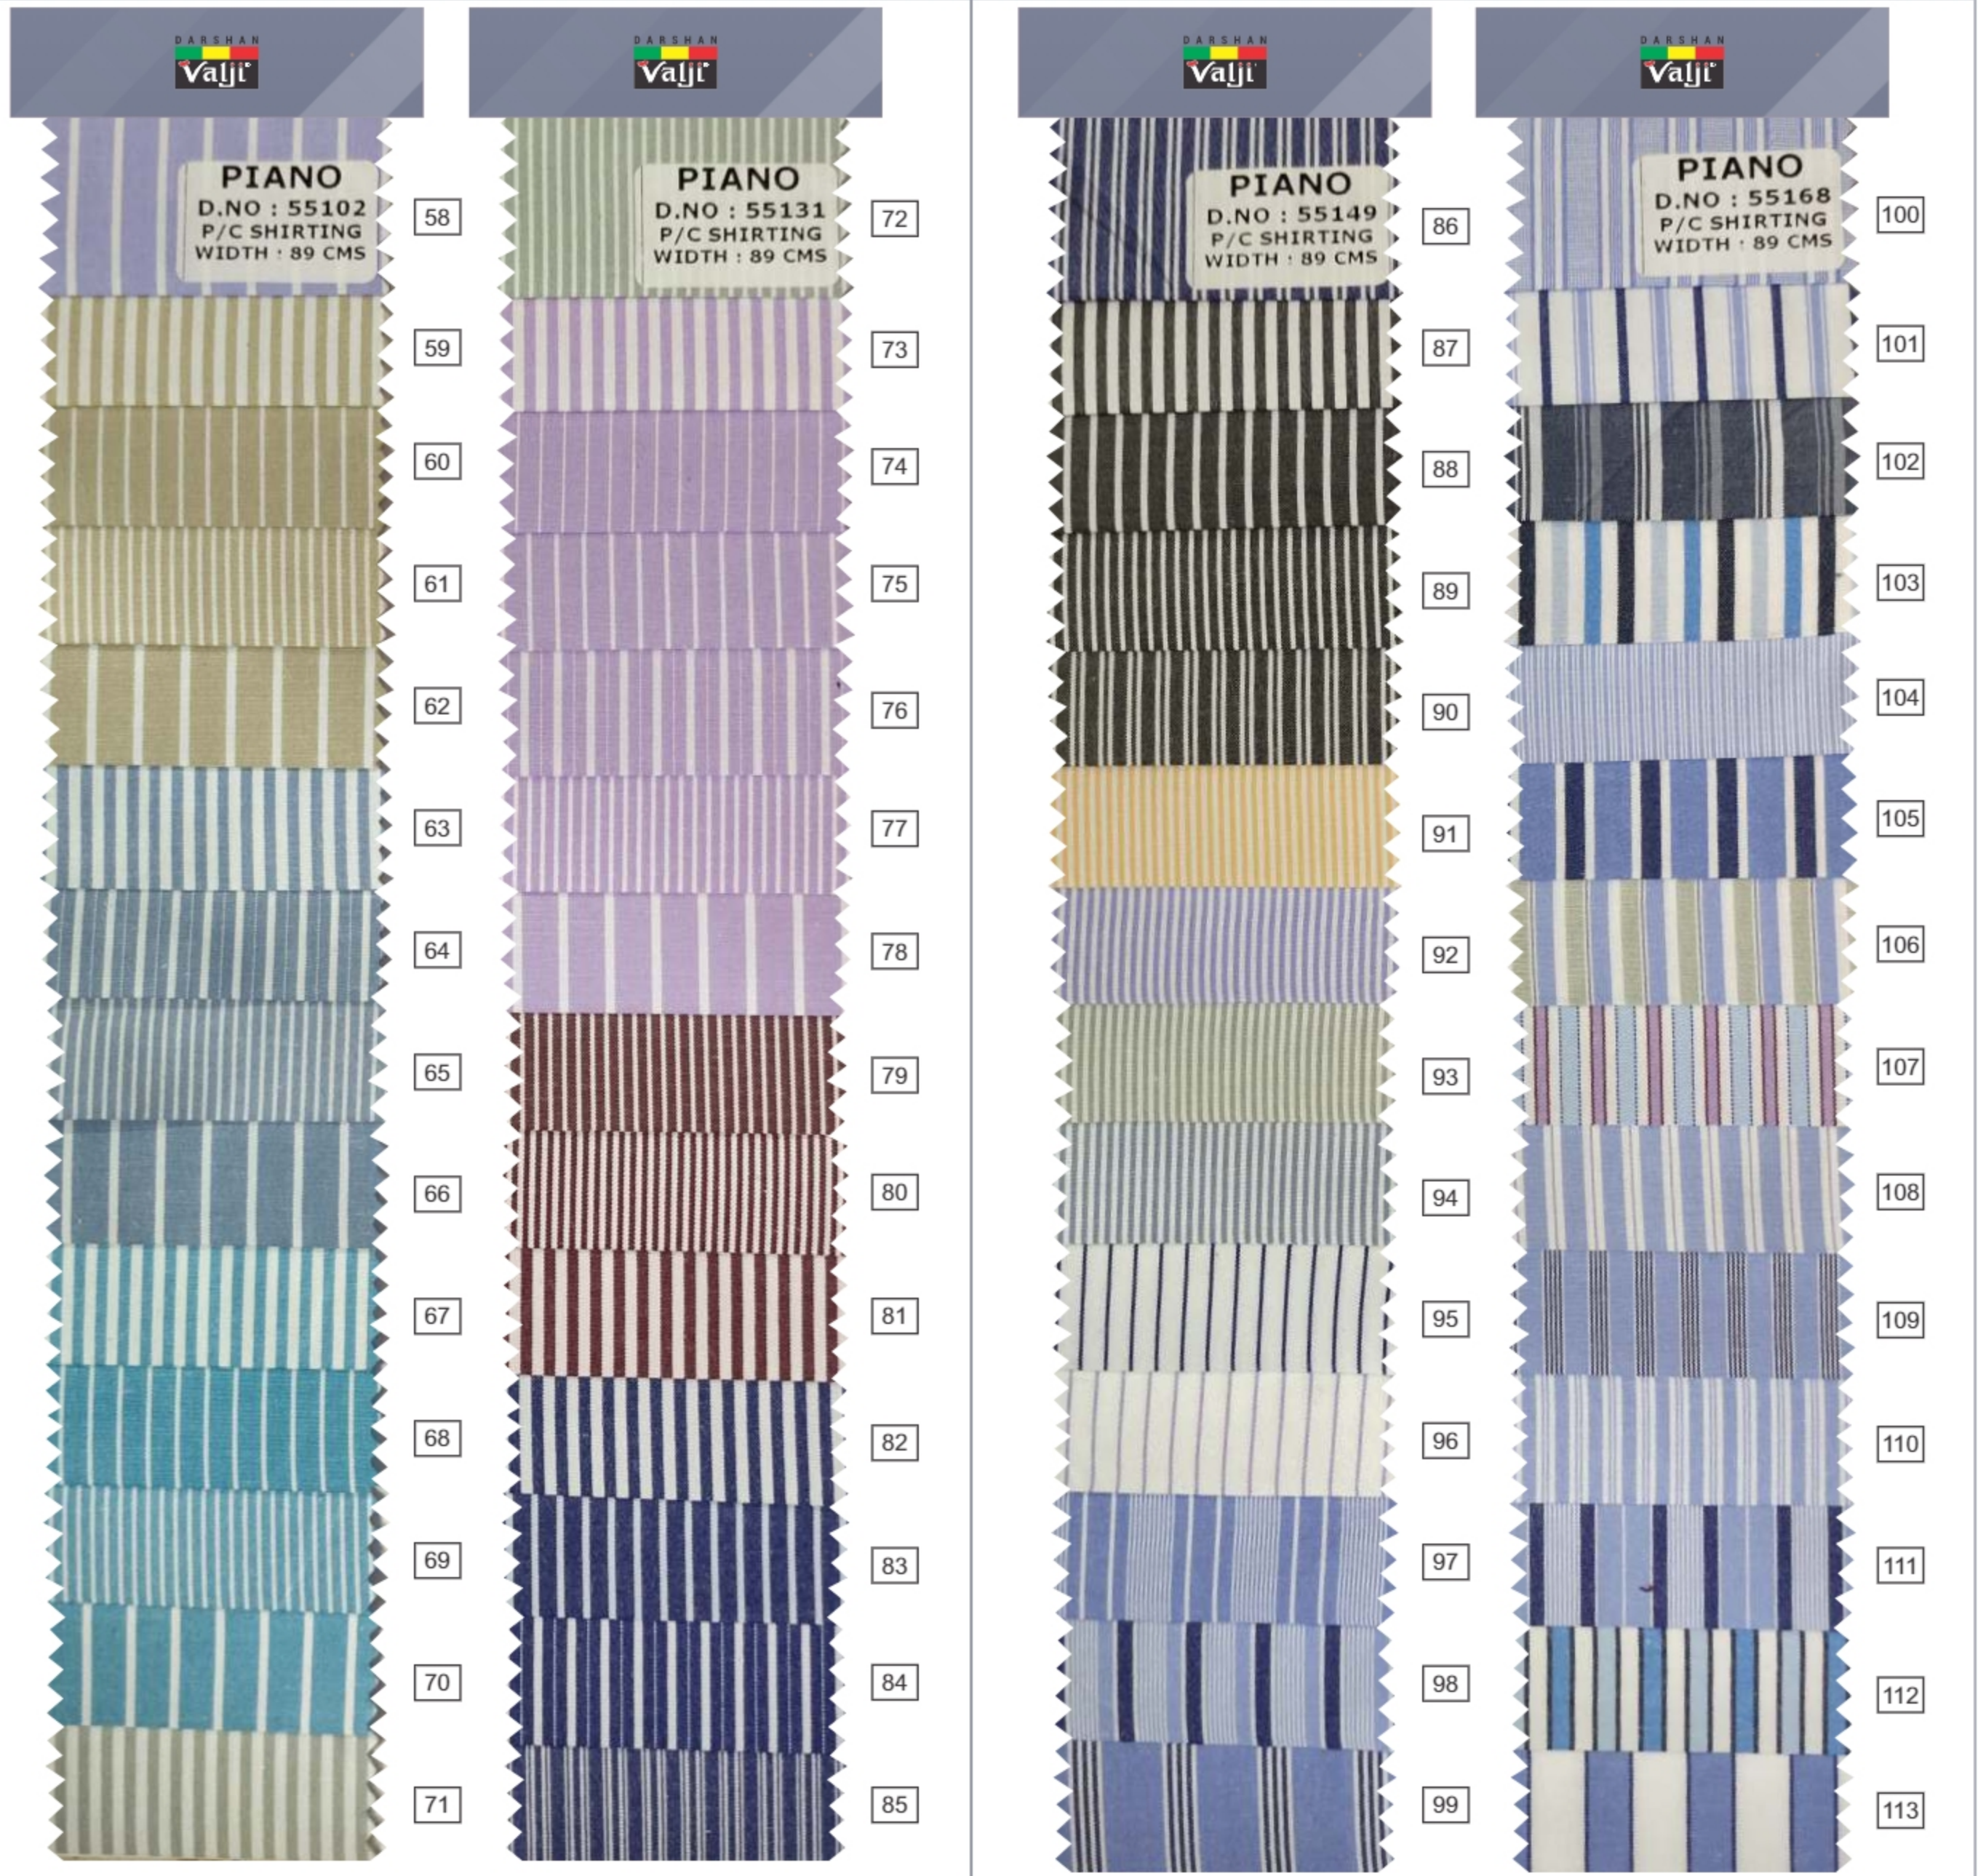

PIANO COMBO
89 cms P/C SHIRTING

PIANO
D.NO : 5519
P/C SHIRTING
WIDTH : 89 CMS

PIANO
D.NO : 5537
P/C SHIRTING
WIDTH : 89 CMS

PIANO
D.NO : 5556
P/C SHIRTING
WIDTH : 89 CMS

PIANO
D.NO : 5582
P/C SHIRTING
WIDTH : 89 CMS