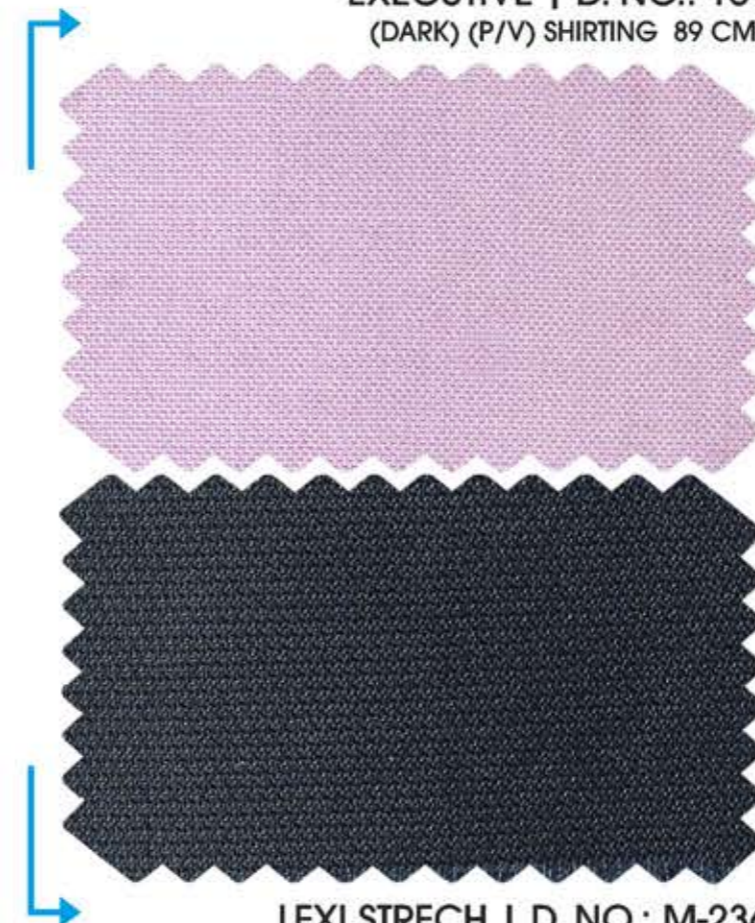

DENIM KING | D. NO.: 2
SUITING 147 CMS

MORE OPTION....

EXECUTIVE | D. NO.: 151
(DARK) (P/V) SHIRTING 89 CMS

LEXI STRECH | D. NO.: M-236
(LYCRA) SUITING 147 CMS

DUPATTA | D. NO.: 7104
SHIRTING 89 CMS

DUPATTA | D. NO.: 7151
SHIRTING 89 CMS