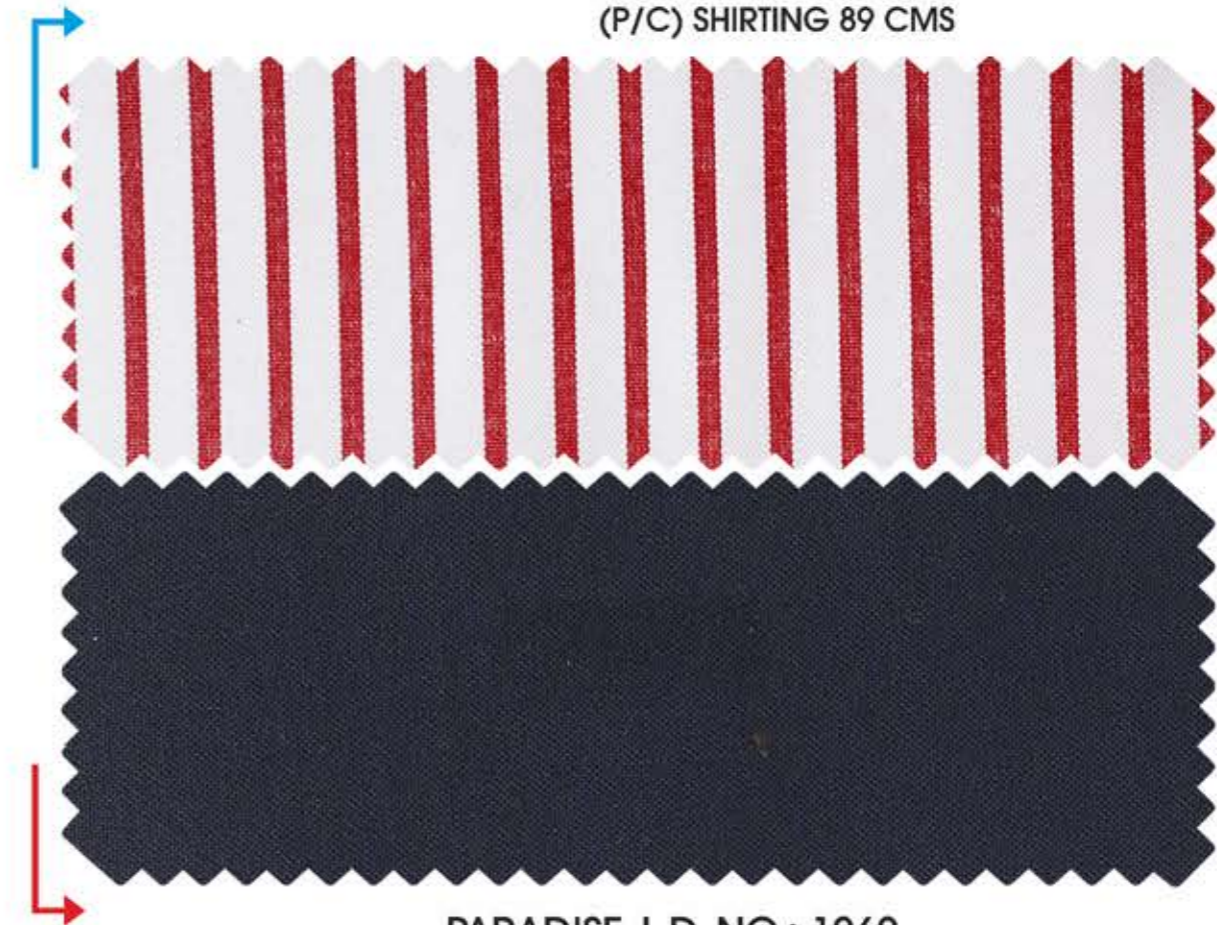

ECONOMIC

OPEK STRIPES | D. NO.: 515037
(P/C) SHIRTING 89 CMS

PARADISE | D. NO.: 1262
FIBER DYED SUITING 147 CMS

MORE OPTION....