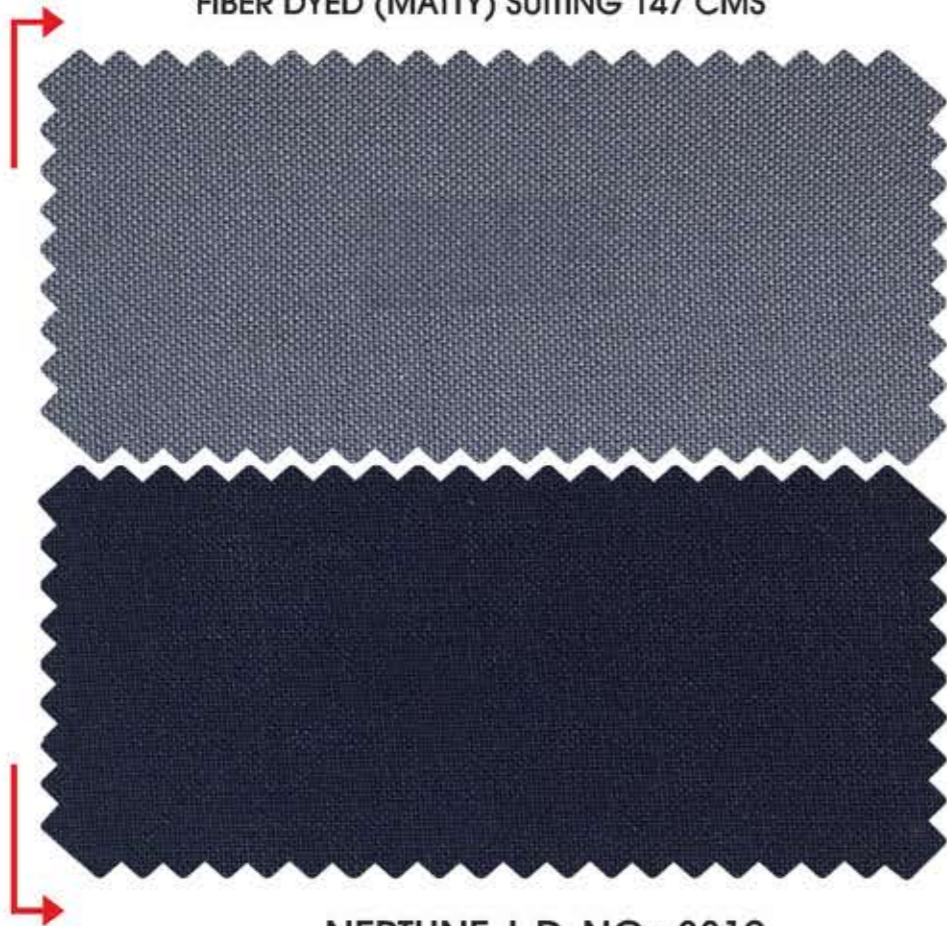

PREMIUM

NEPTUNE | D. NO.: 8860
FIBER DYED (MATTY) SUITING 147 CMS

NEPTUNE | D. NO.: 8810
FIBER DYED (MATTY) SUITING 147 CMS