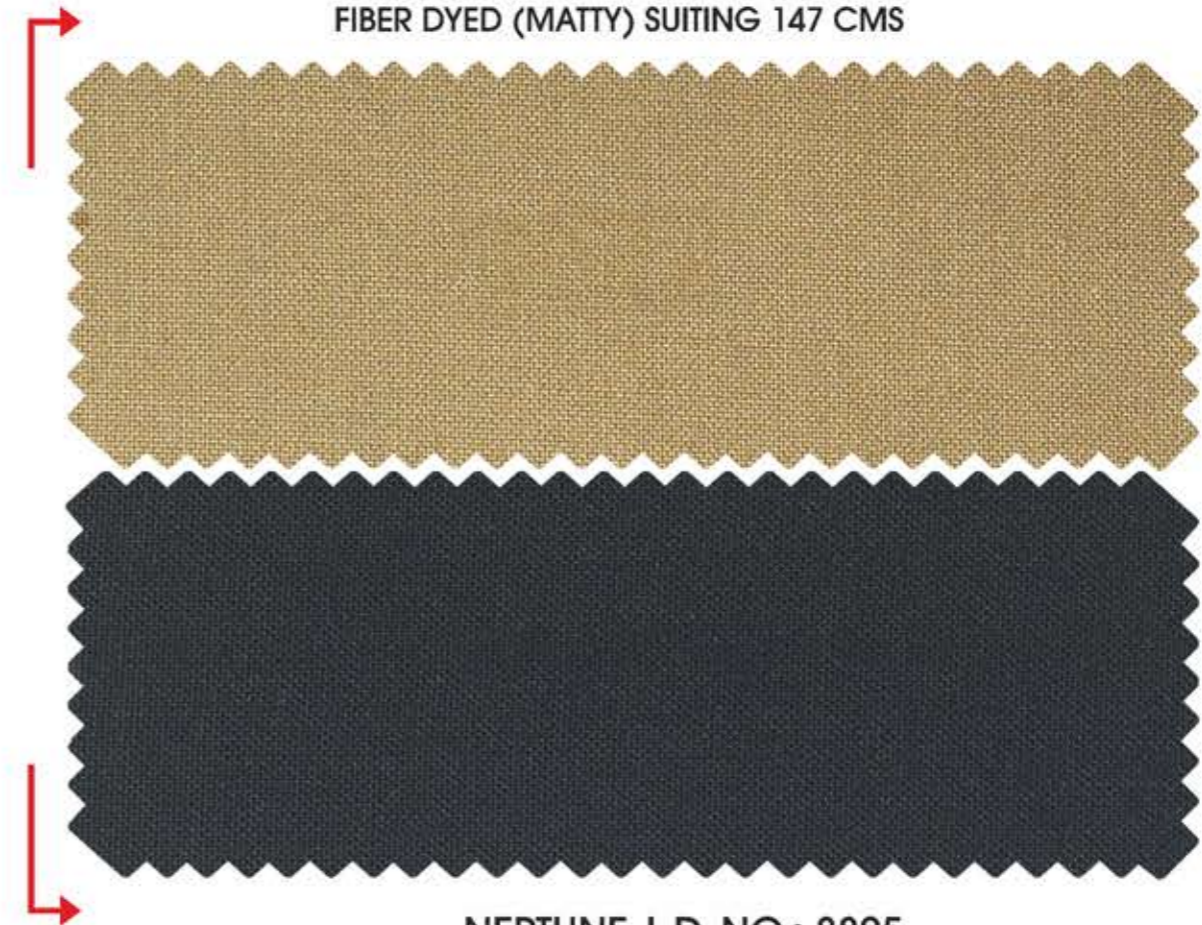

STRIKER | D. NO.: 1121
PIECE DYED SUITING 147 CMS

NEPTUNE | D. NO.: 8851
FIBER DYED (MATTY) SUITING 147 CMS

STRIKER | D. NO.: 1144
PIECE DYED SUITING 147 CMS

PREMIUM

NEPTUNE | D. NO.: 8808
FIBER DYED (MATTY) SUITING 147 CMS