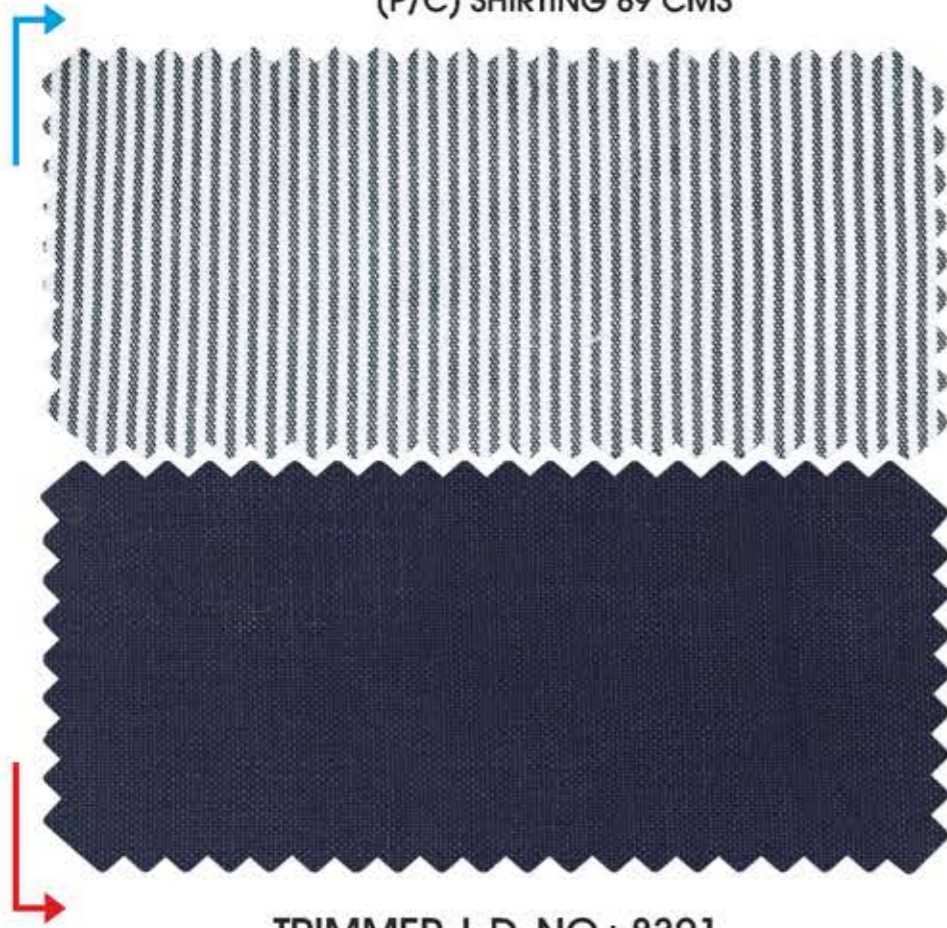

TRIMMER | D. NO.: 8301
FIBER DYED SUITING 137 CMS

ECONOMIC