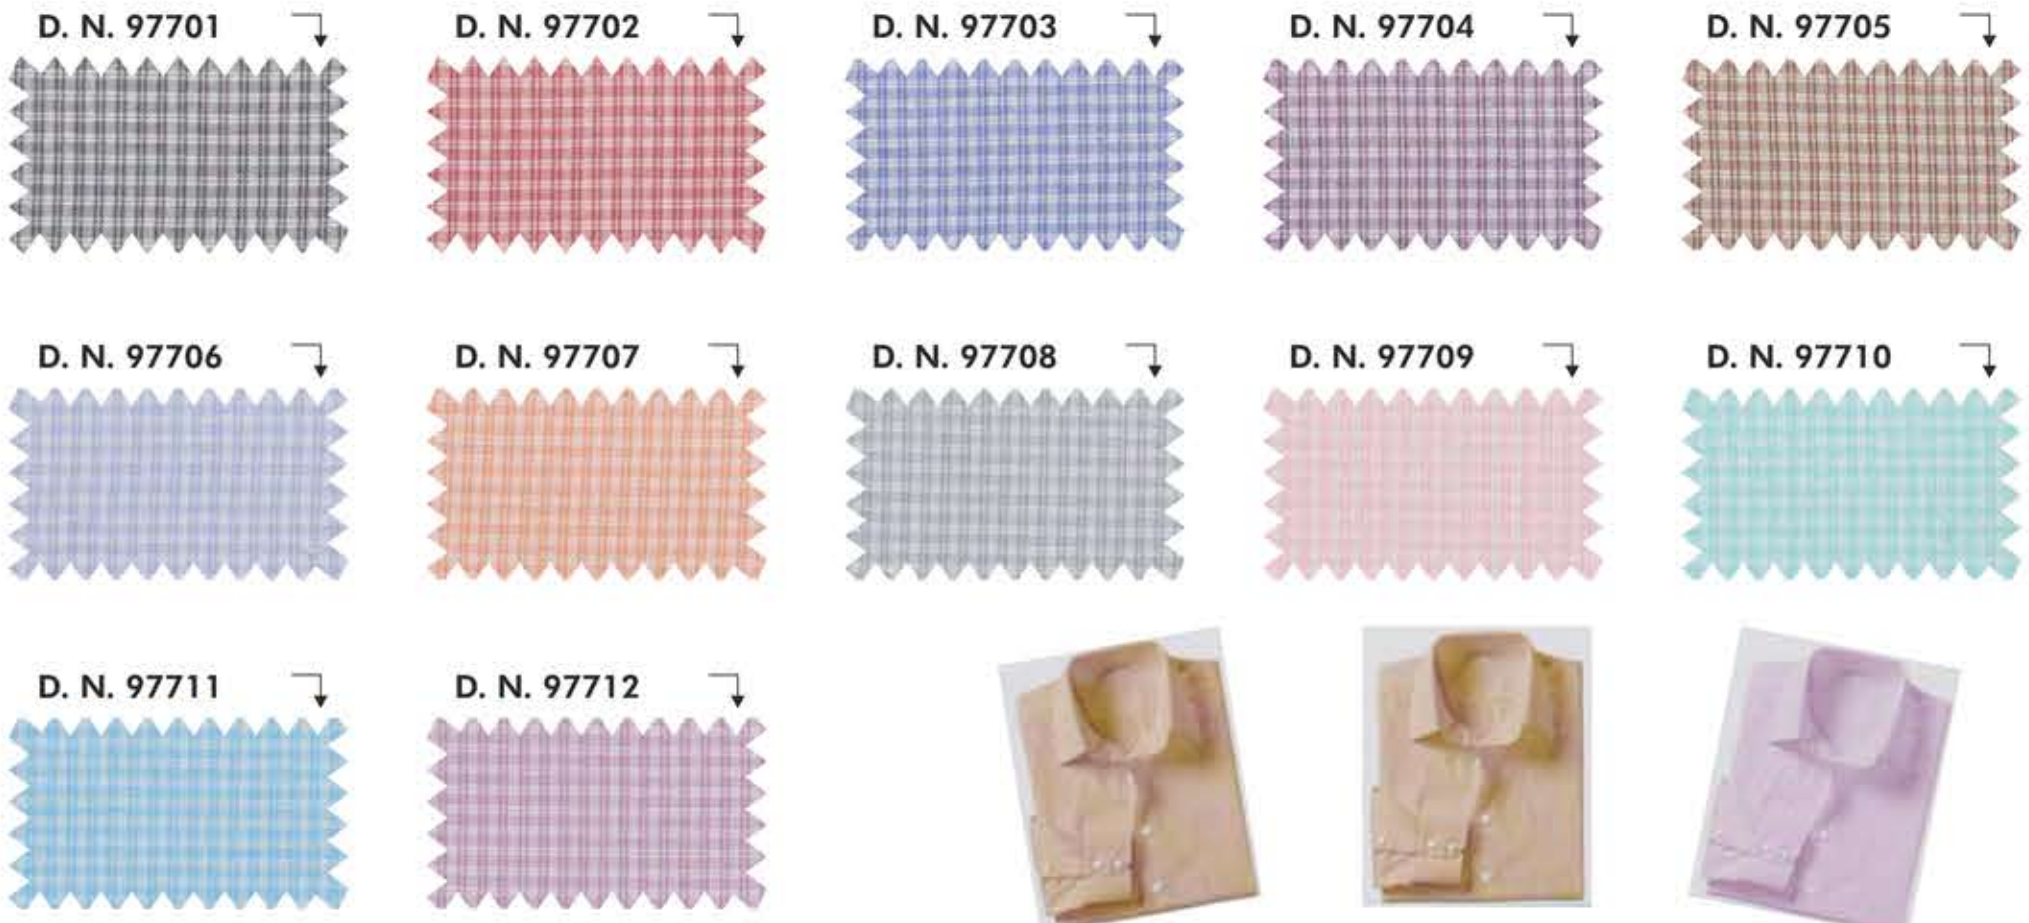

COUNCILOR - 147CMS (PC) SHIRTING

• D/C Design will be made only on order.

CROSS LINE - 147CMS (PC) SHIRTING

• D/C Design will be made only on order.

CROSSWAY - 147CMS (PC) SHIRTING

CURRENCY - 147CMS (PC) SHIRTING