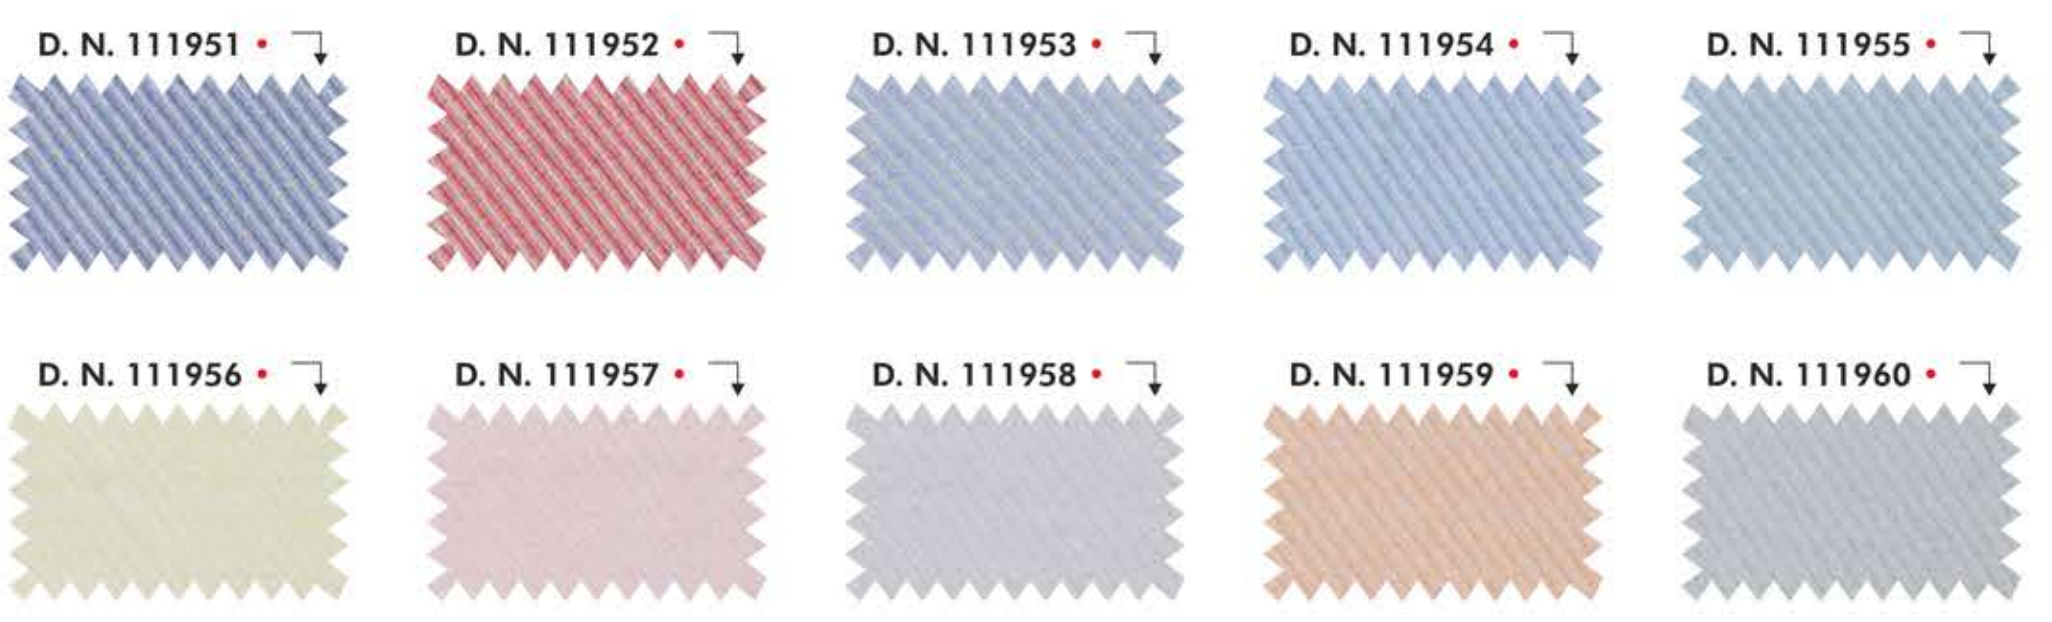

CROSS LINE - 147CMS (PC) SHIRTING