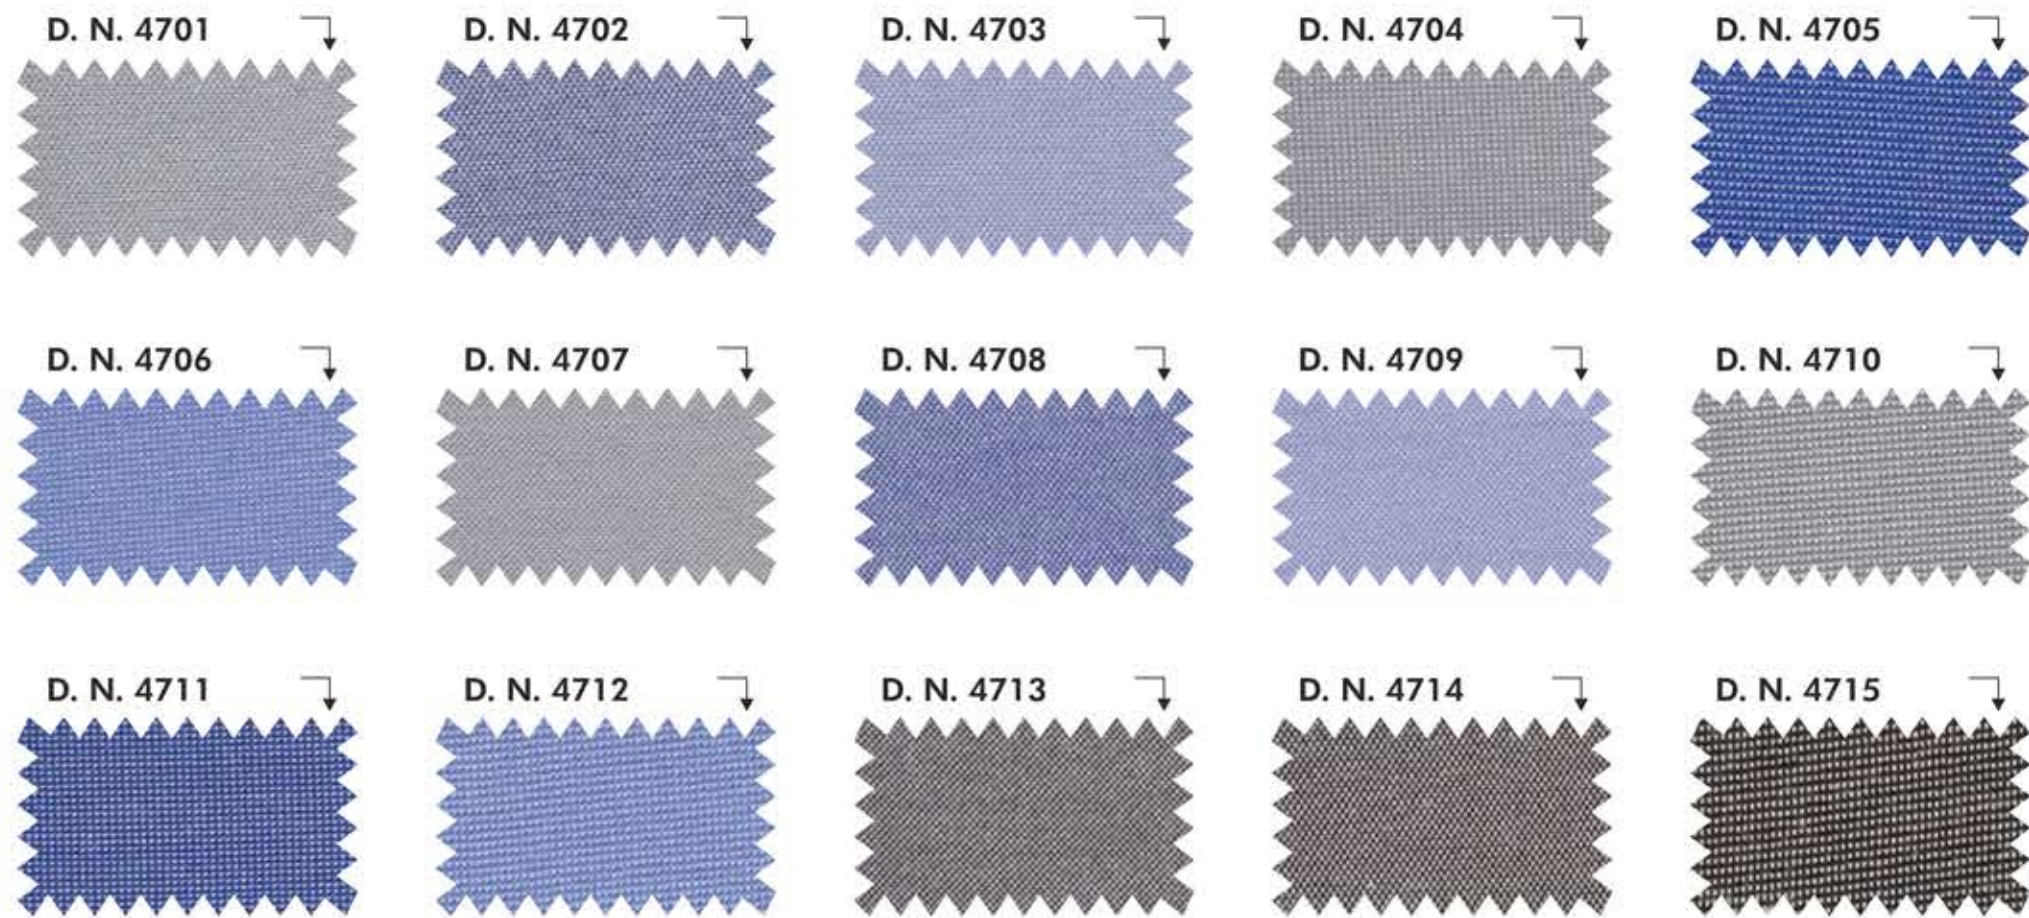

HARMONY - 147CMS (PC) SHIRTING

HBO

- 147CMS (PC) SHIRTING

HBO

- 147CMS (PC) SHIRTING

• D/C Design will be made only on order.

• D/C Design will be made only on order.

HERITAGE - 147CMS (PC) SHIRTING