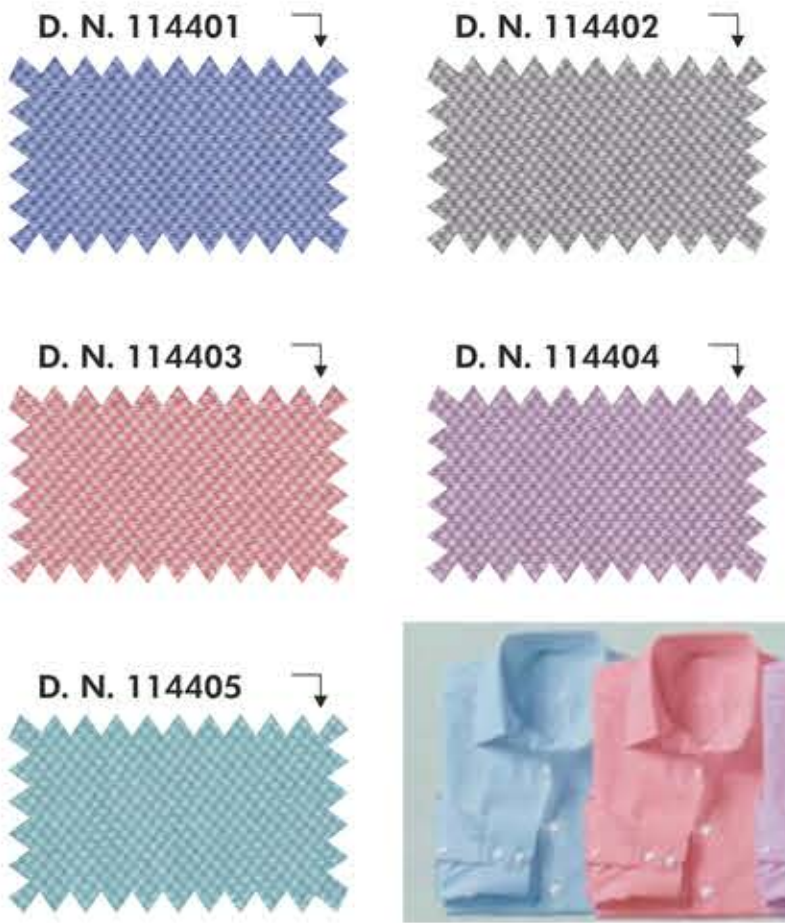

AMAZON - 147CMS (PC) SHIRTING