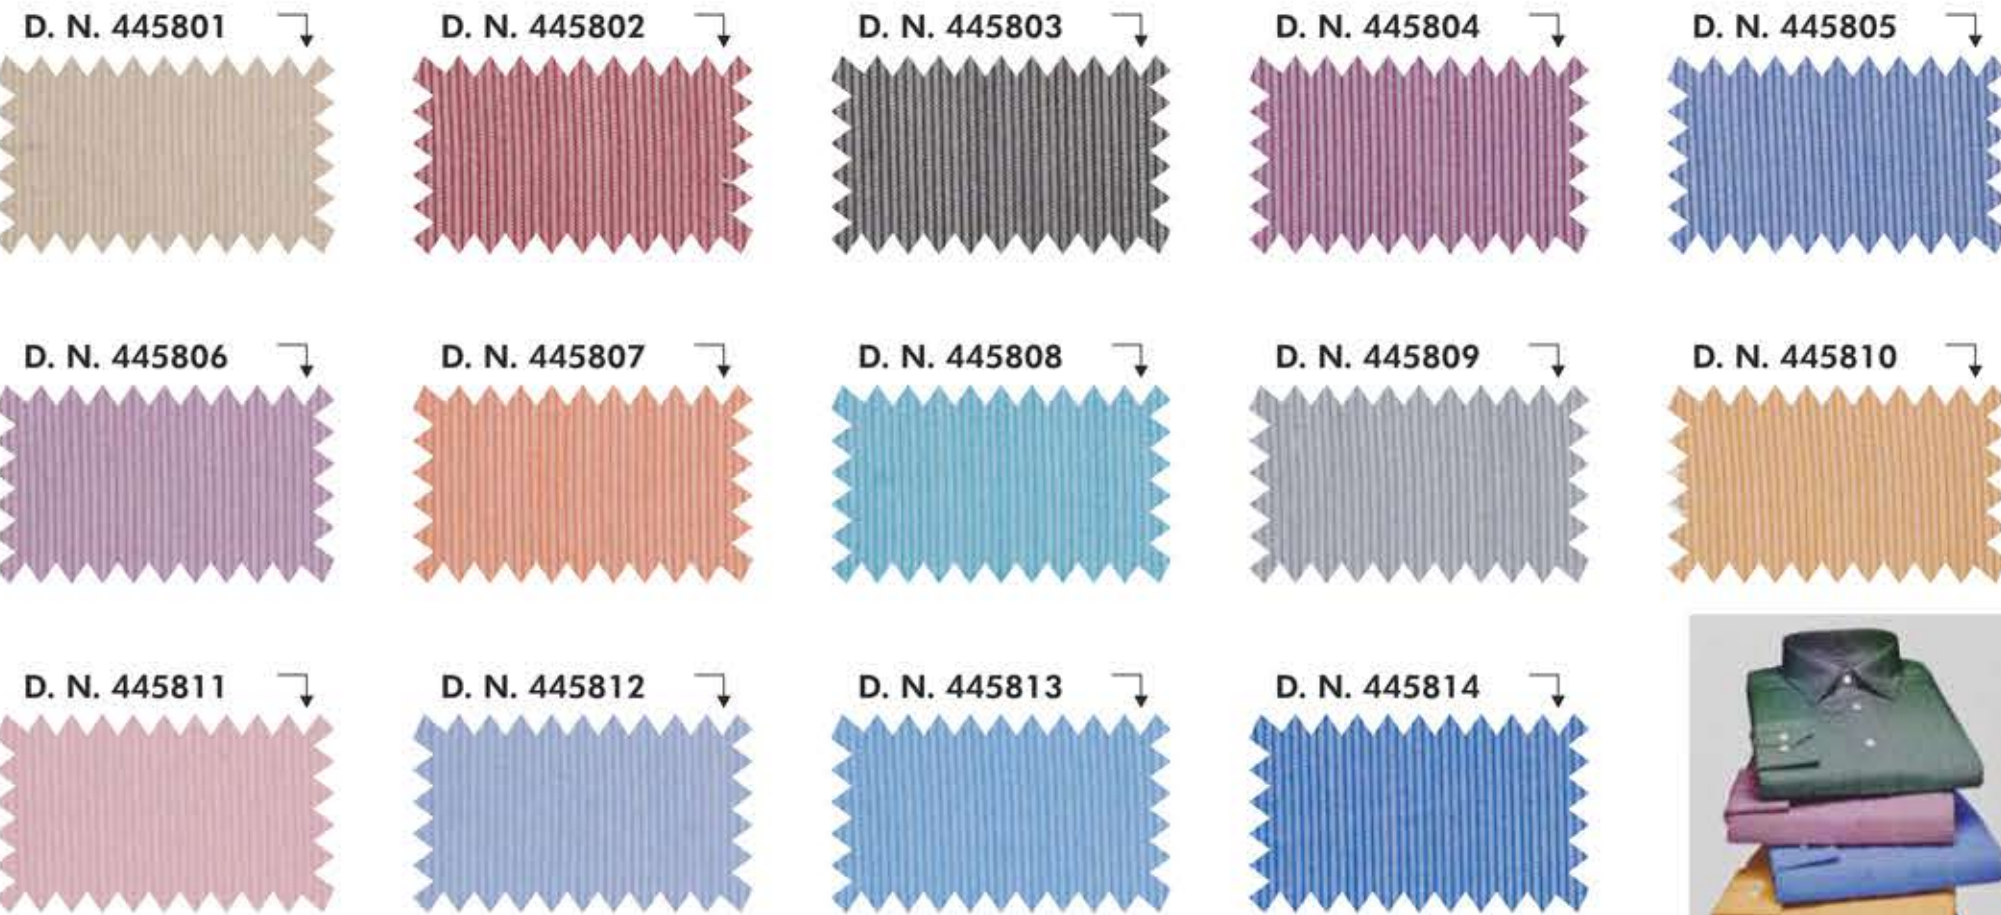

KODEK PLUS

- 147CMS (PC) SHIRTING

• D/C Design will be made only on order.

• D/C Design will be made only on order.

LIFE STYLE - 147CMS (PC) SHIRTING

• D/C Design will be made only on order.

LIGHT OF ASIA (PLAIN DYED)- 147CMS (PC) SHIRTING