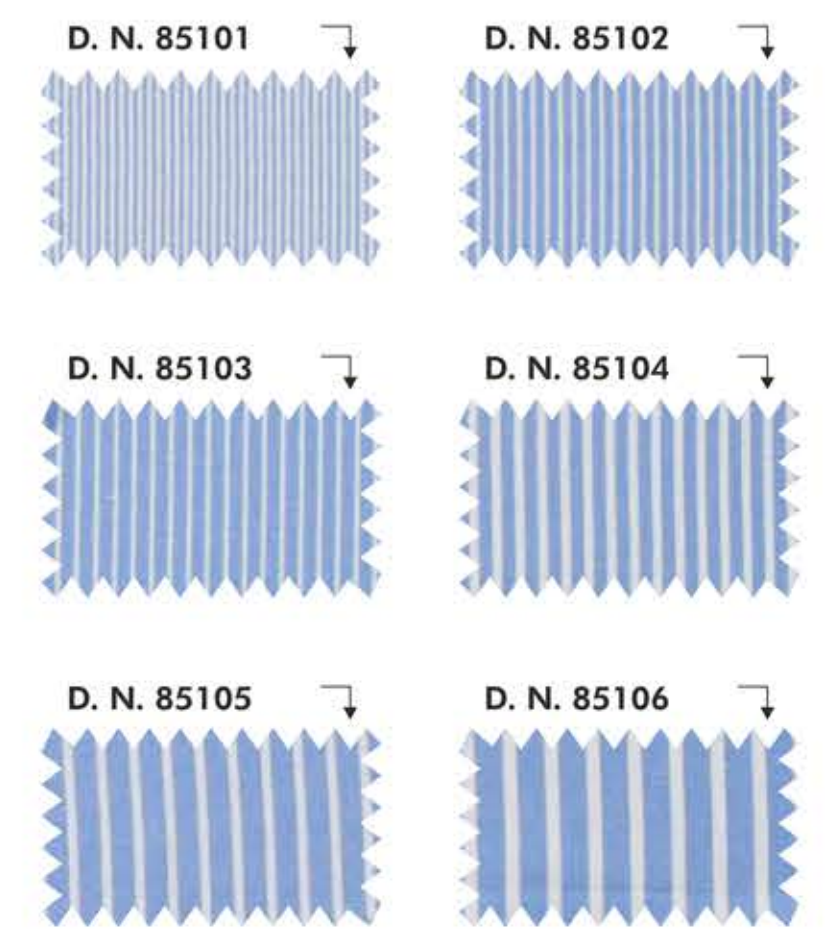

BLUE STAR - 147CMS (PC) SHIRTING

• D/C Design will be made only on order.