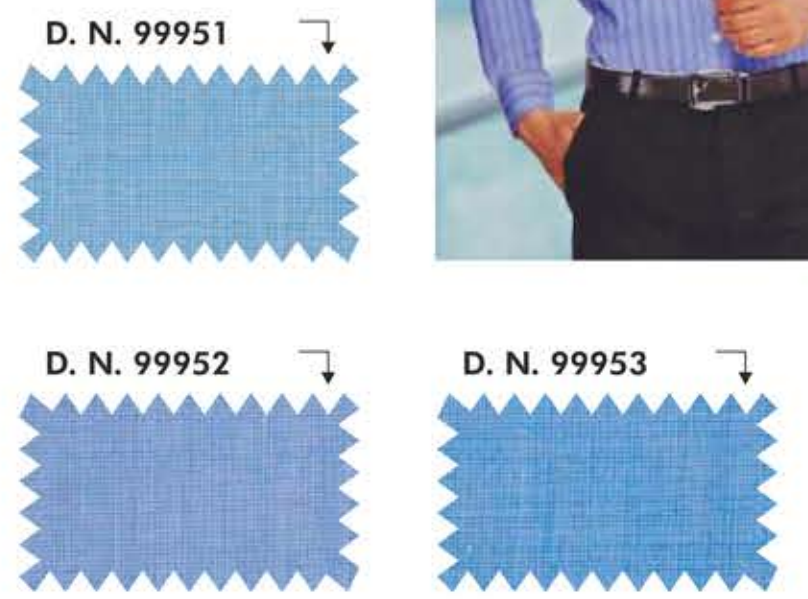

• D/C Design will be made only on order.

LUSTER VENTURE - 147CMS (PC) SHIRTING

LINEA - 147CMS (PC) SHIRTING

• D/C Design will be made only on order.

• D/C Design will be made only on order.

MAN IN BLUE - 147CMS (PC) SHIRTING