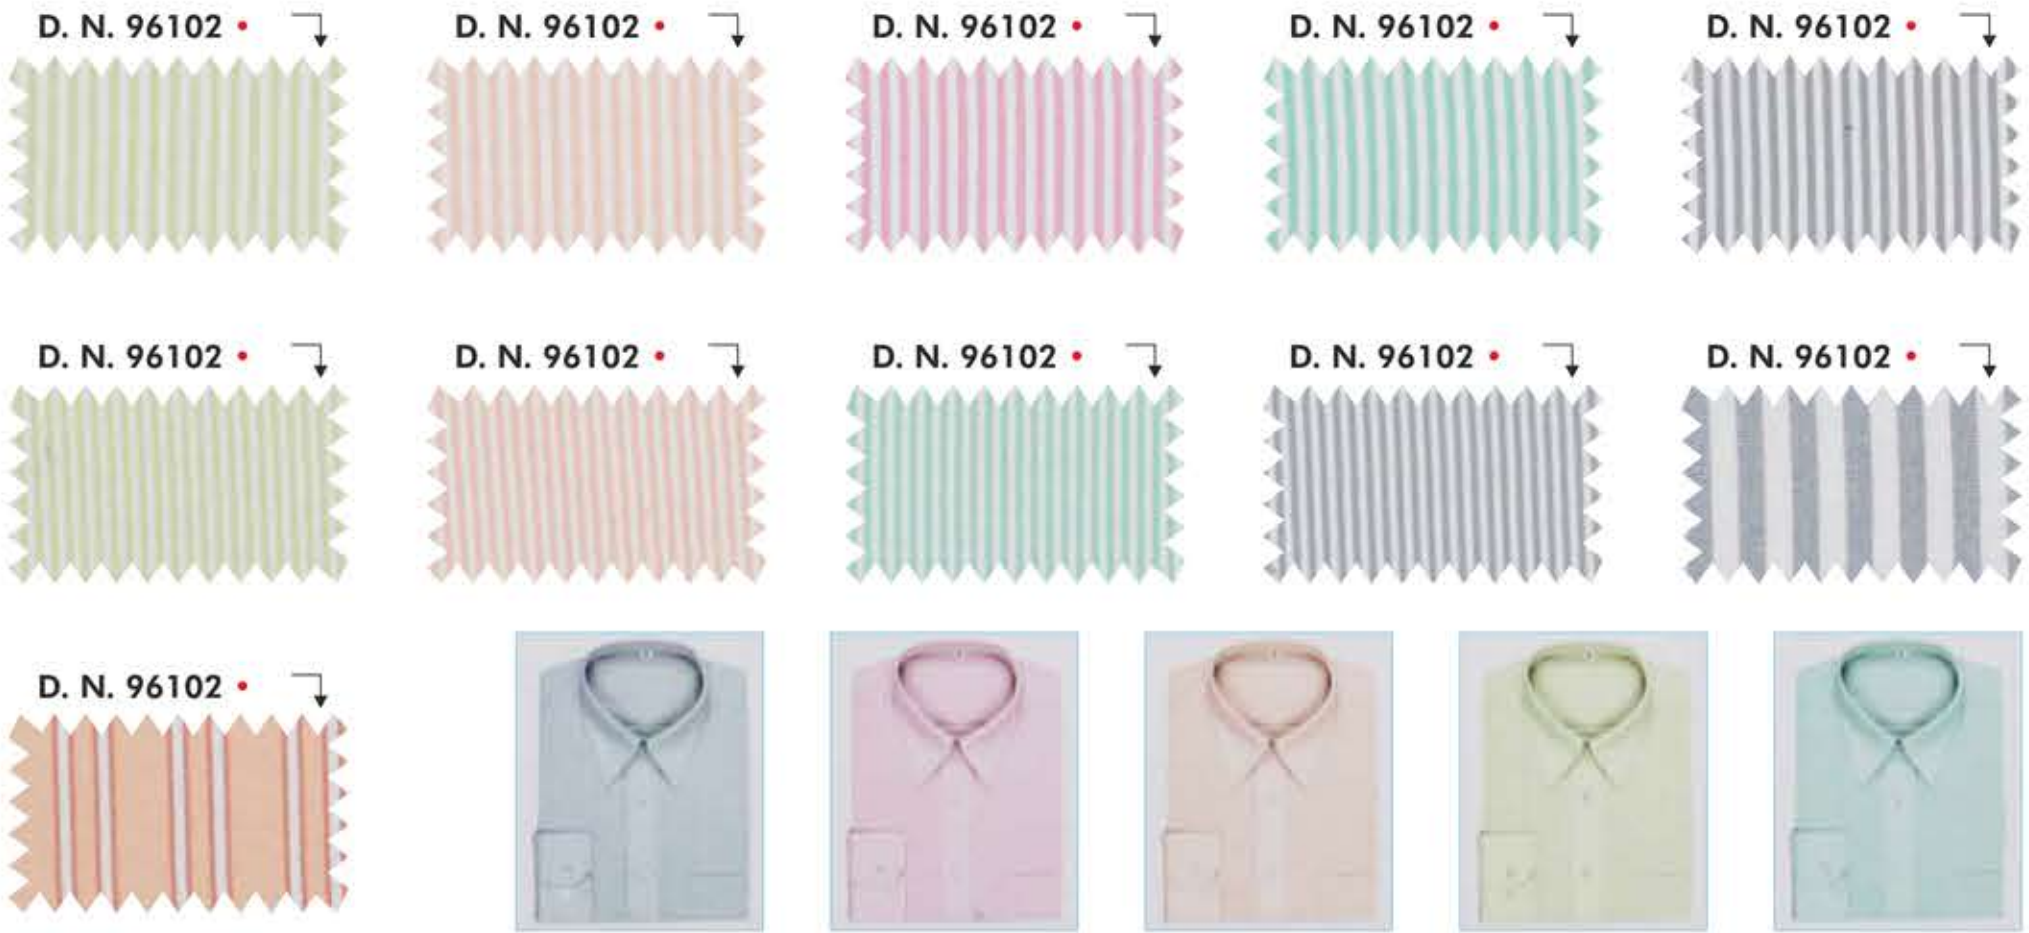

BLITZ - 147CMS (PC) SHIRTING

• D/C Design will be made only on order.

• D/C Design will be made only on order.

BLUE LINE - 147CMS (PC) SHIRTING (ONLY ON ORDER)

BLUE FOX - 147CMS (PC) SHIRTING

BLUM MOON - 147CMS (PC) SHIRTING