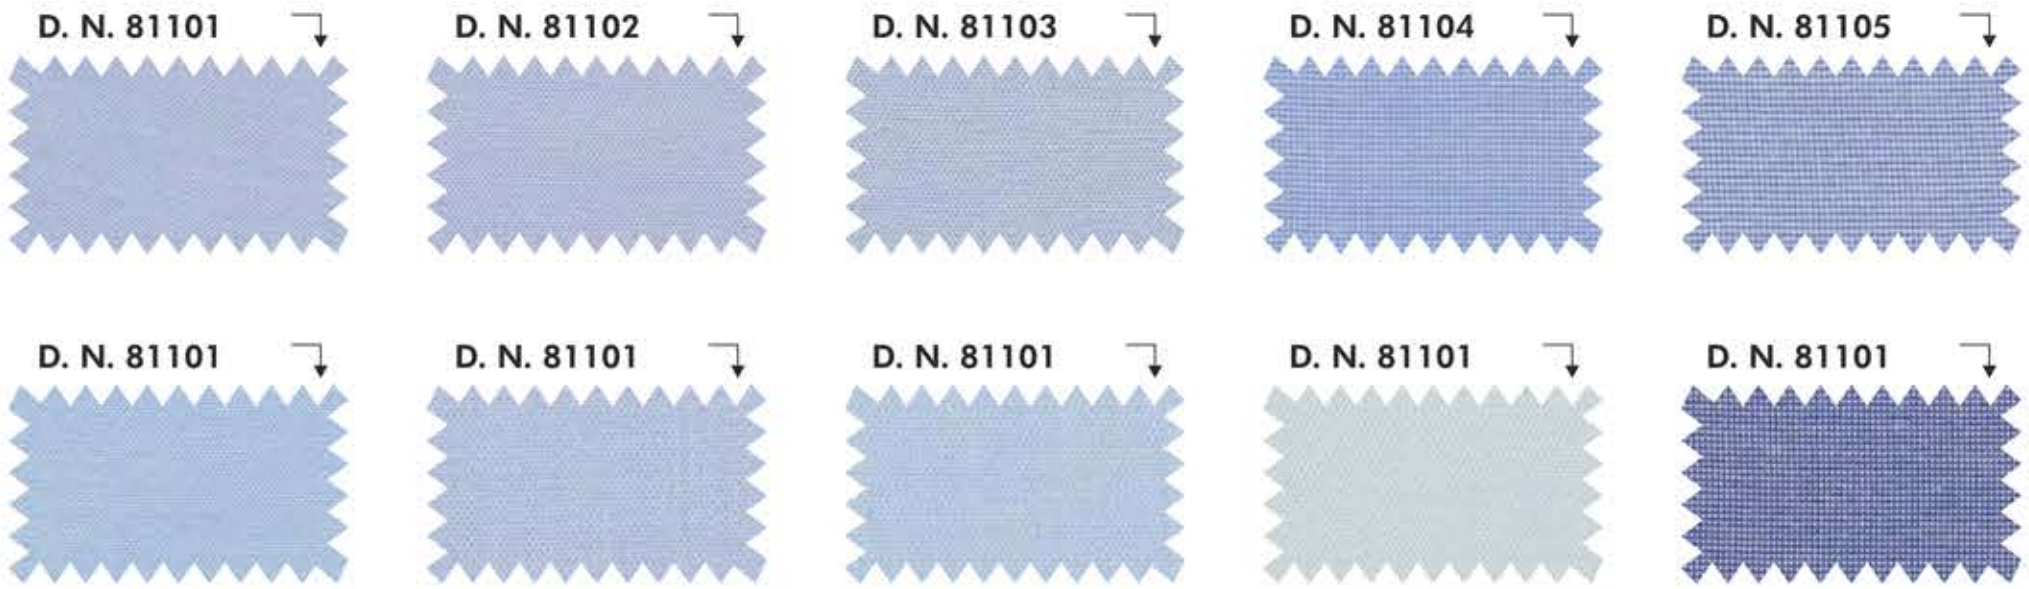

BLITZ - 147CMS (PC) SHIRTING

• D/C Design will be made only on order.

• D/C Design will be made only on order.

BLUE LINE - 147CMS (PC) SHIRTING (ONLY ON ORDER)

BLUE FOX - 147CMS (PC) SHIRTING

BLUM MOON - 147CMS (PC) SHIRTING