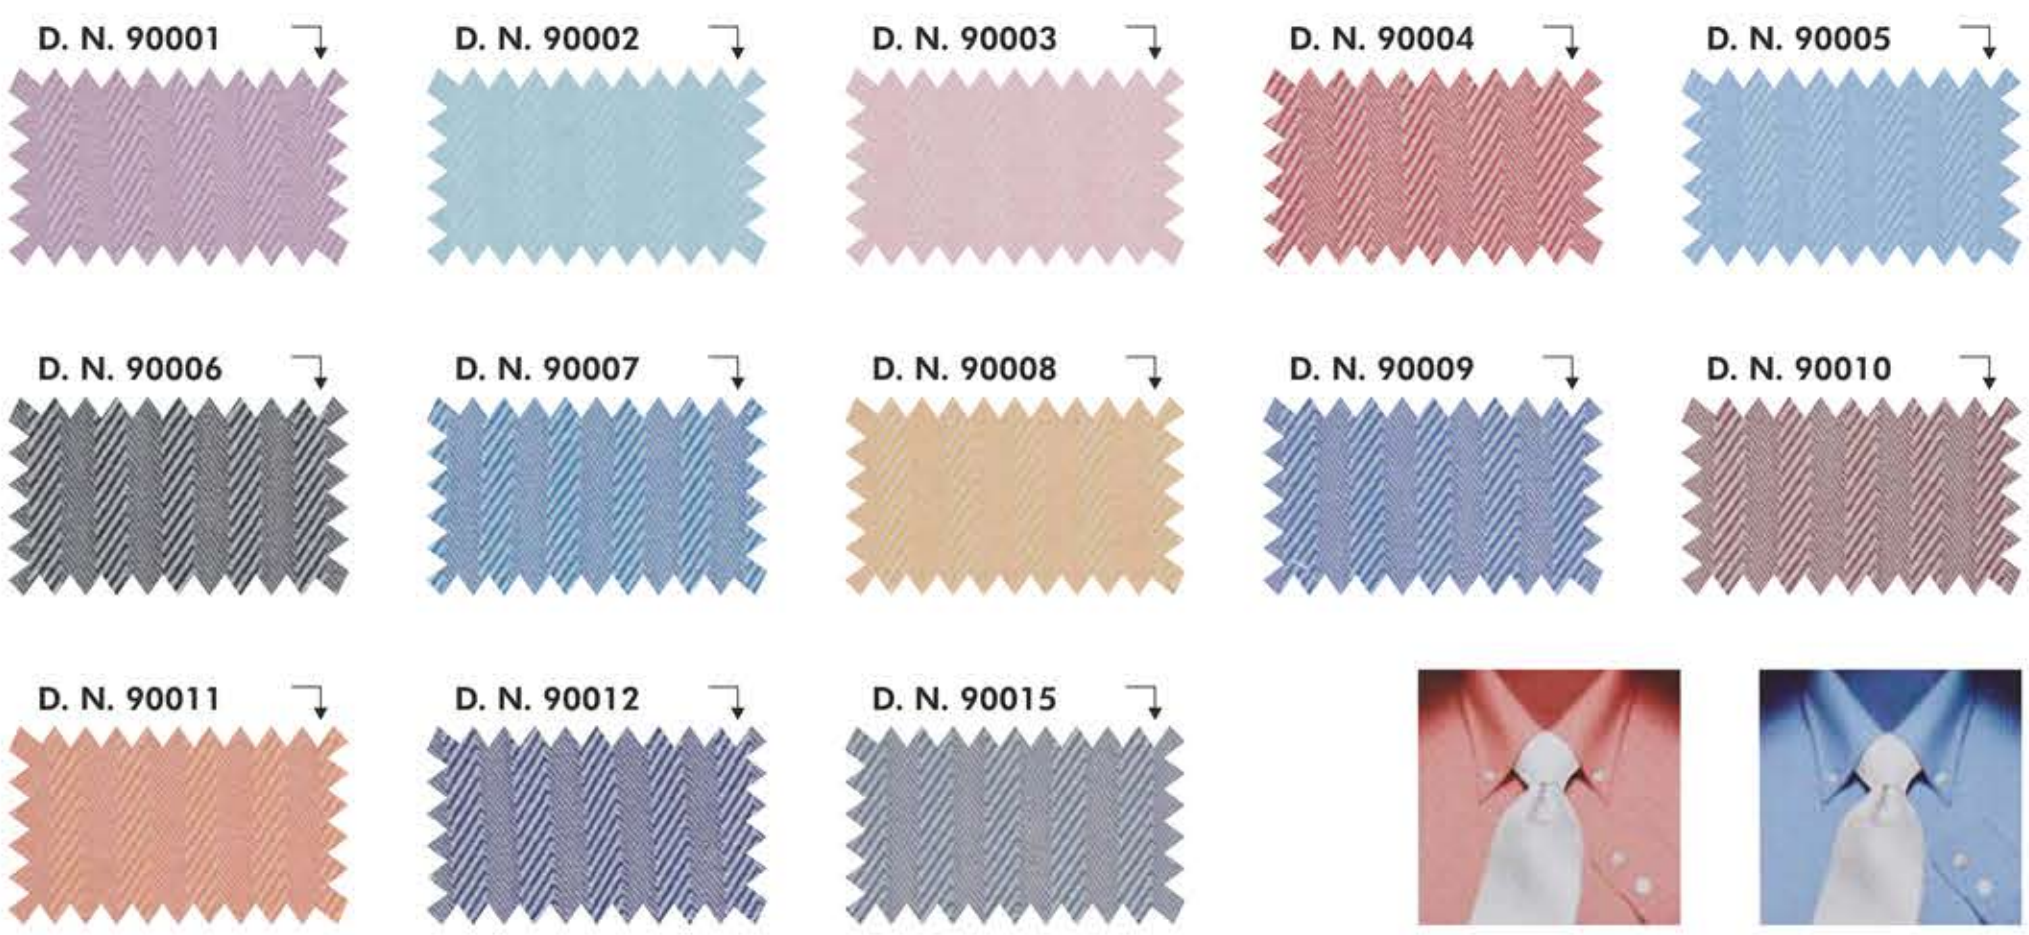

KODEK PLUS

- 147CMS (PC) SHIRTING

• D/C Design will be made only on order.

• D/C Design will be made only on order.

LIFE STYLE - 147CMS (PC) SHIRTING

• D/C Design will be made only on order.

LIGHT OF ASIA (PLAIN DYED)- 147CMS (PC) SHIRTING