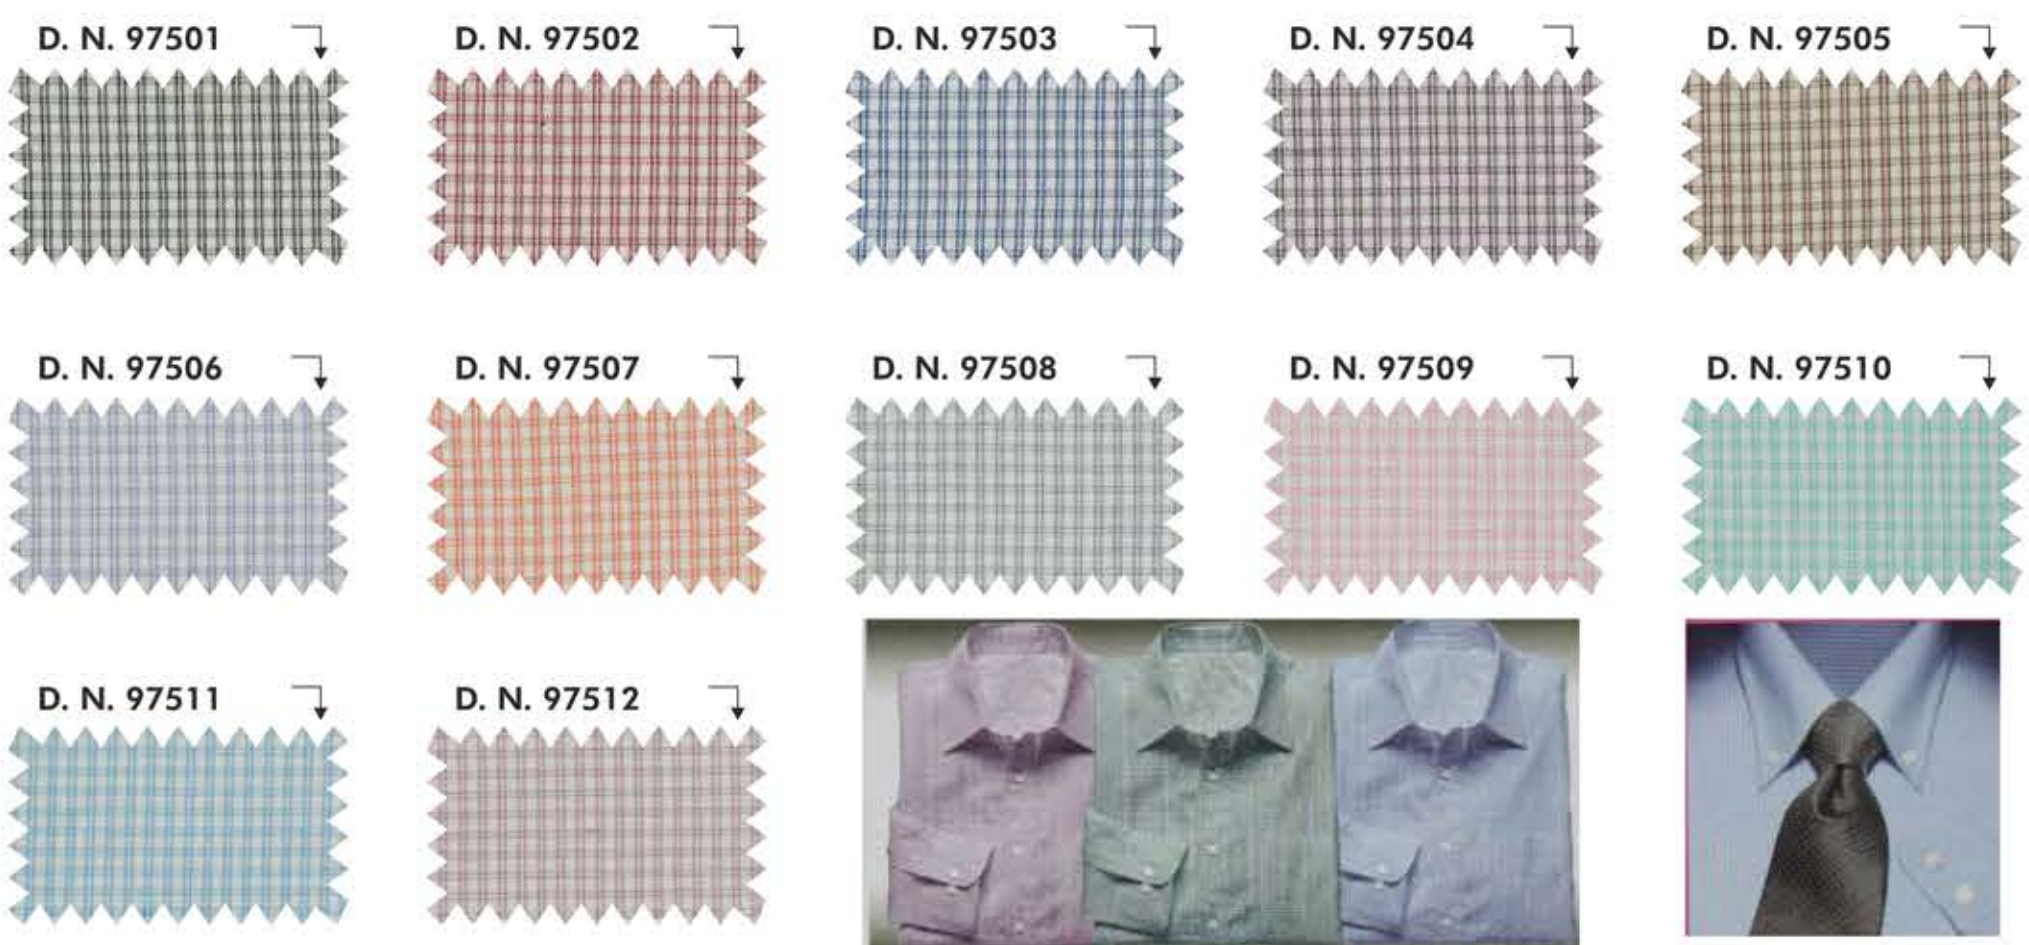

D. N. 354015

D. N. 354016

D. N. 354017

• D/C Design will be made only on order.

CHECK WAY - 147CMS (PC) SHIRTING

CHESSY - 147CMS (PC) SHIRTING

• D/C Design will be made only on order.

• D/C Design will be made only on order.