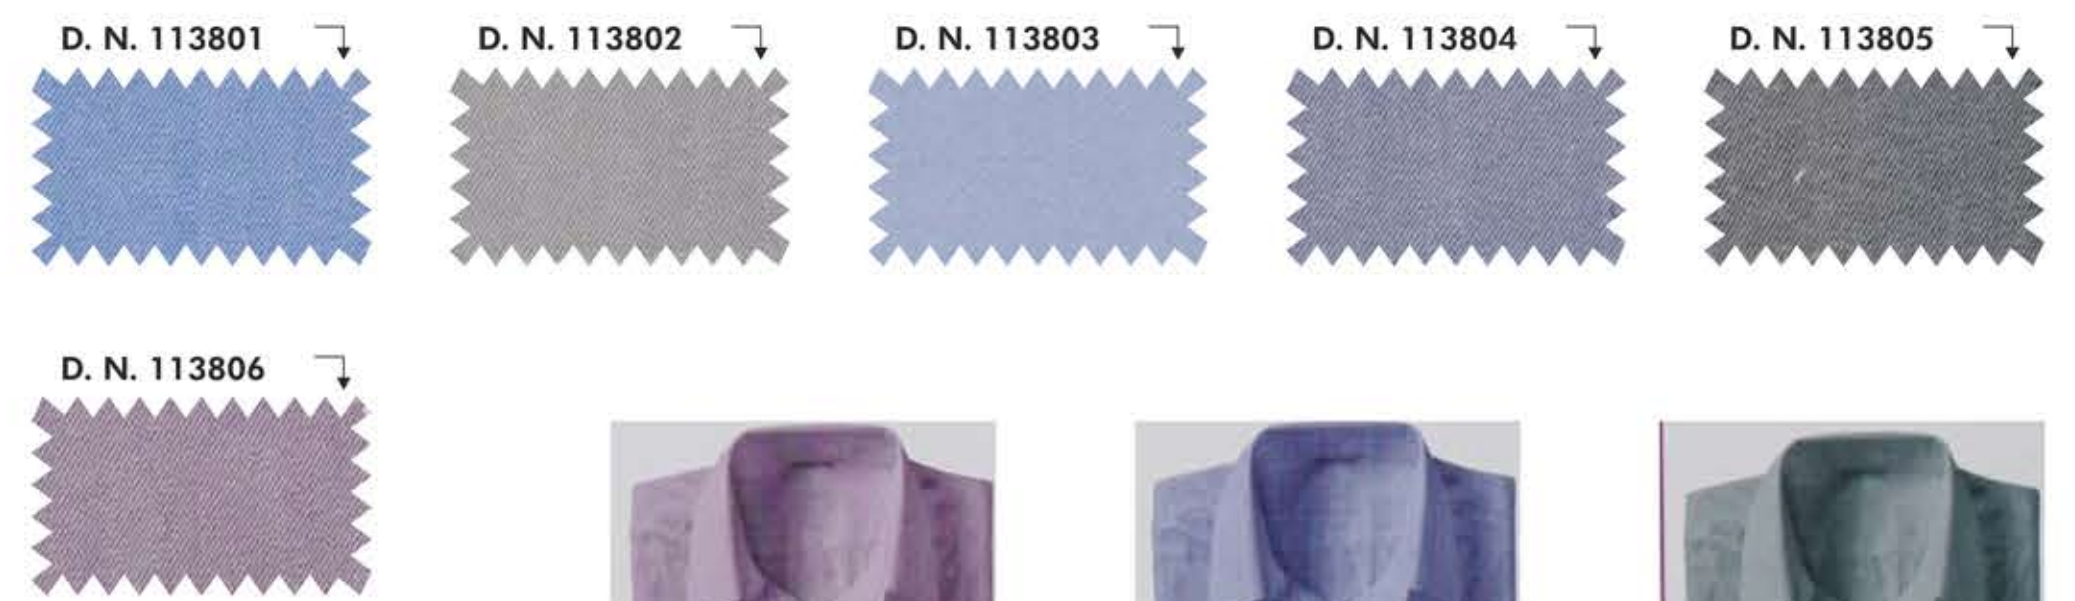

JEROBS - 147CMS (PC) SHIRTING

• D/C Design will be made only on order.