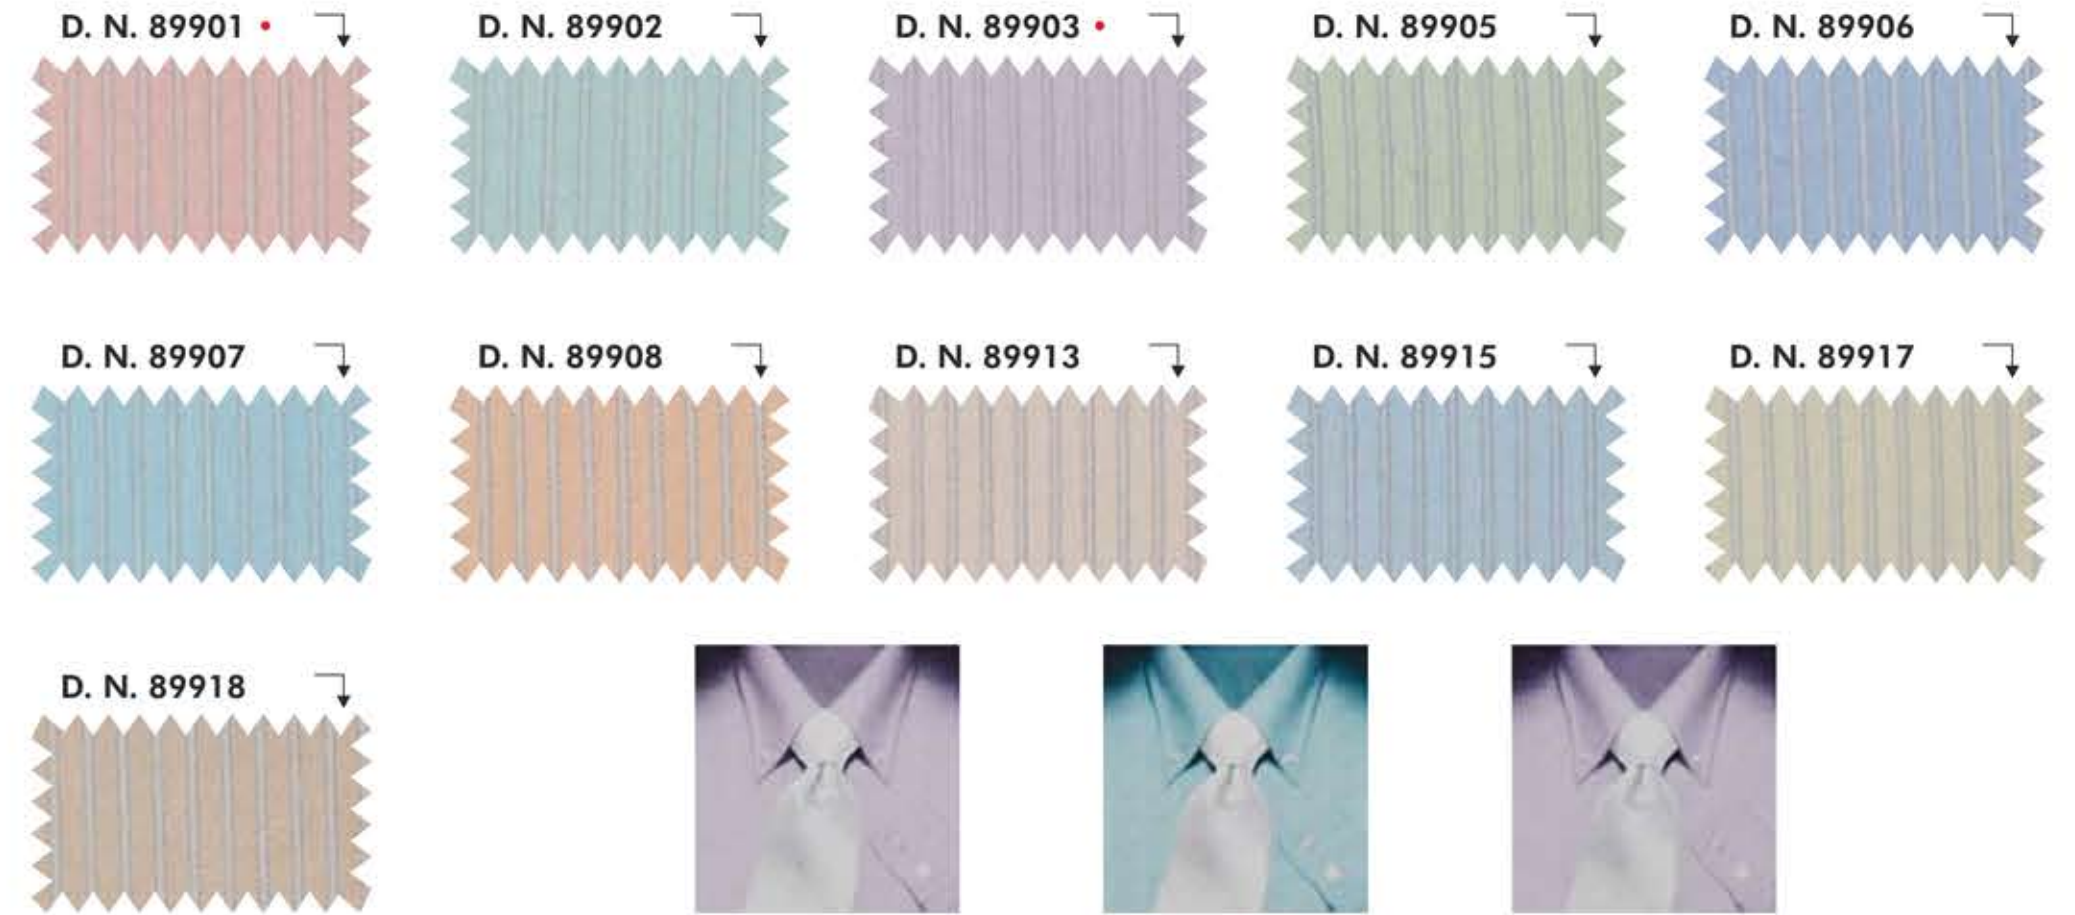

KODEK PLUS

- 147CMS (PC) SHIRTING

• D/C Design will be made only on order.

• D/C Design will be made only on order.

LIFE STYLE - 147CMS (PC) SHIRTING

• D/C Design will be made only on order.

LIGHT OF ASIA (PLAIN DYED)- 147CMS (PC) SHIRTING