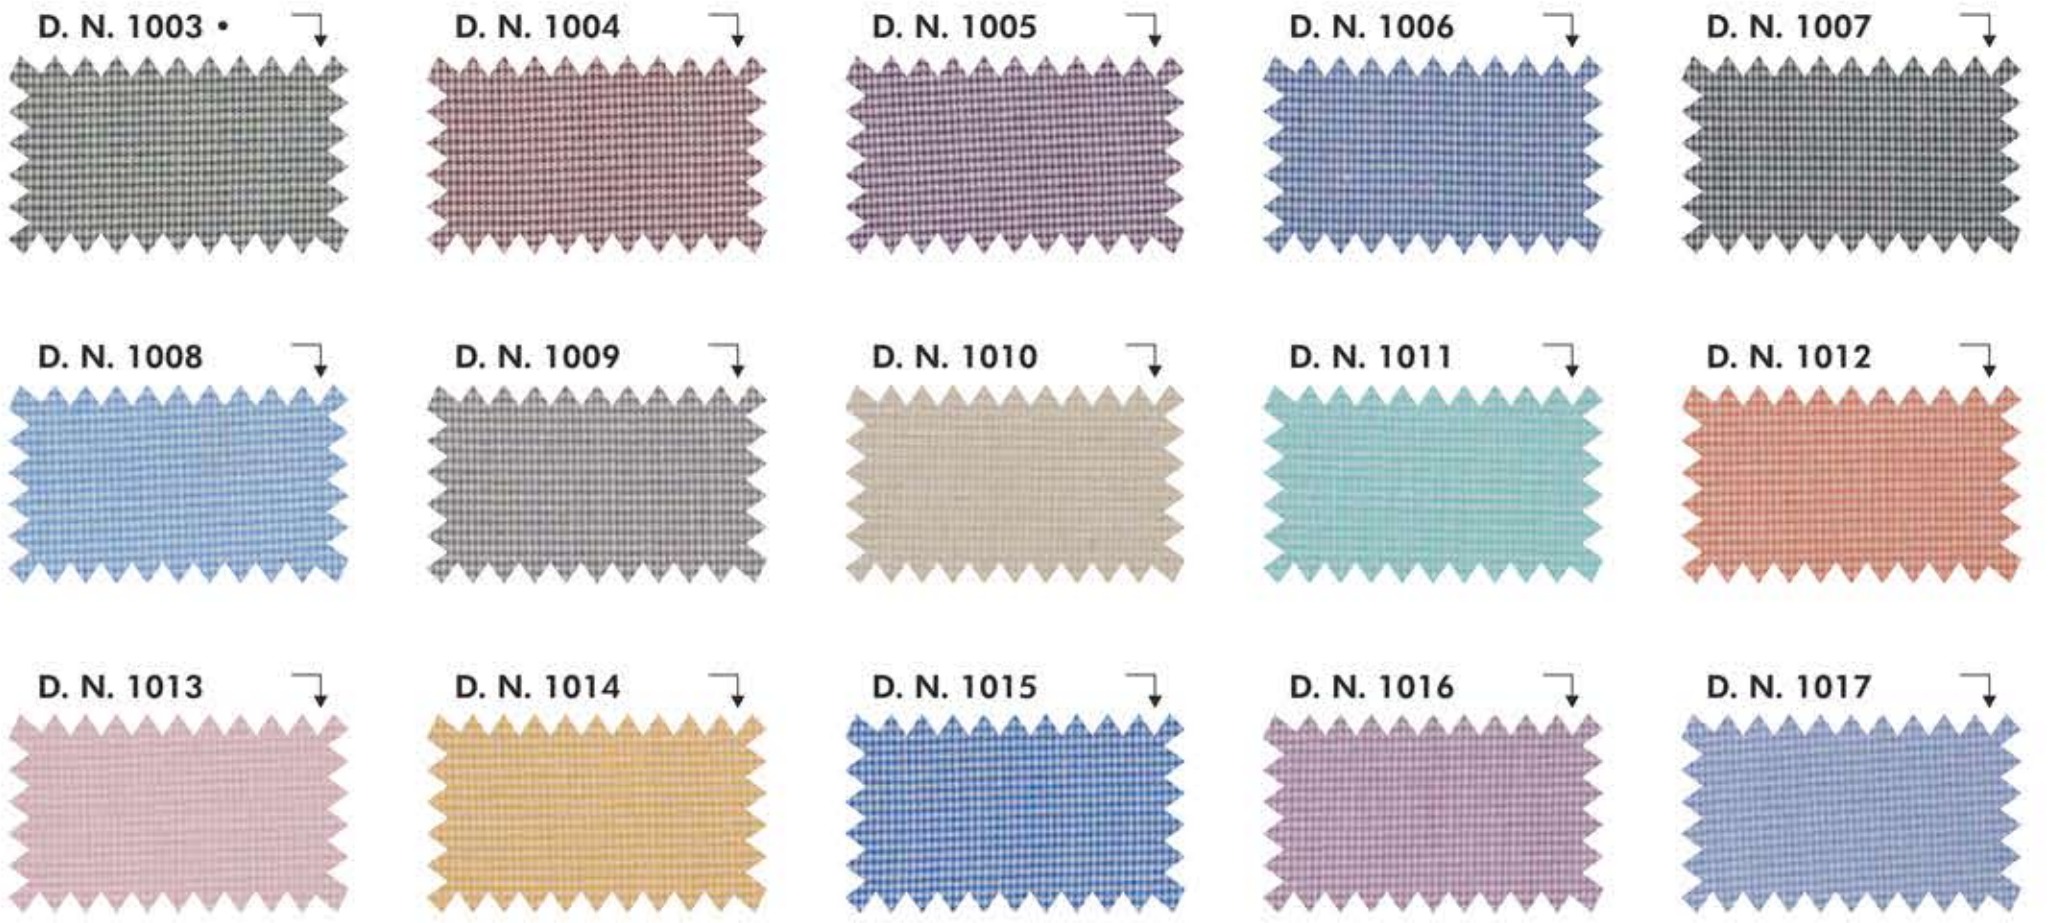

MARCOS - 147CMS (PC) SHIRTING

• D/C Design will be made only on order.

• D/C Design will be made only on order.