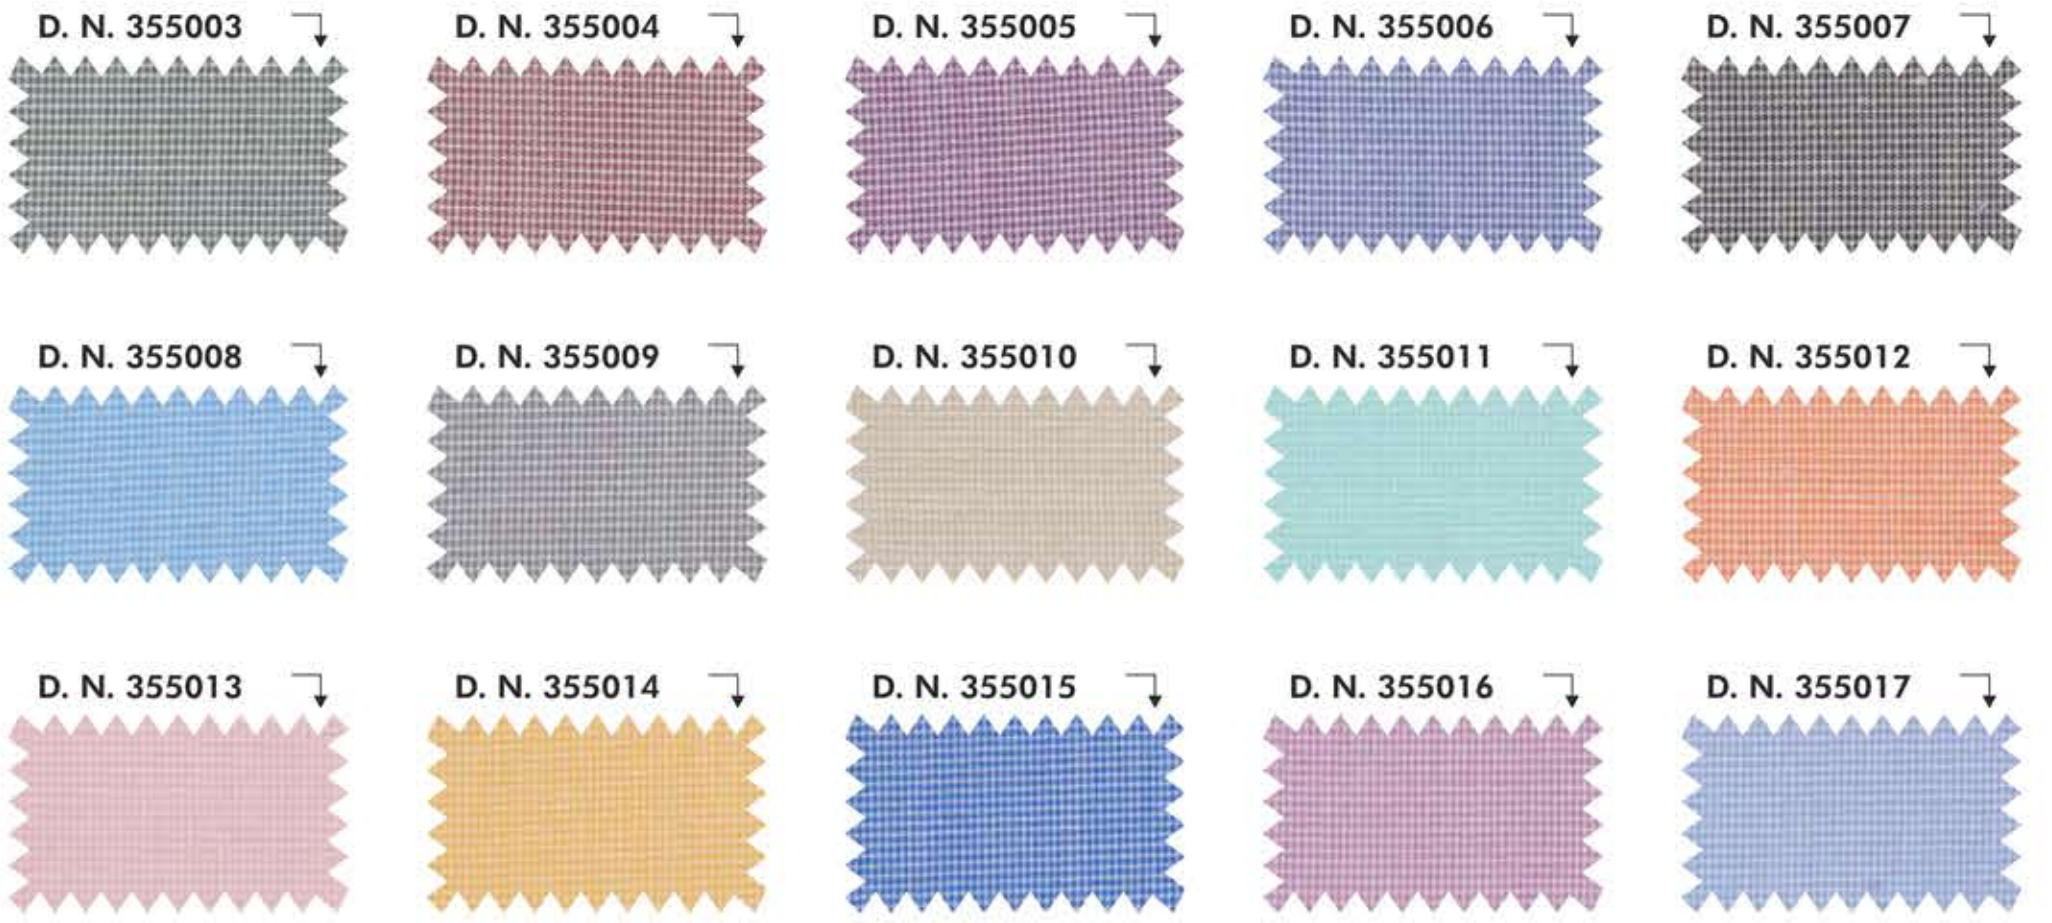

COUNCILOR - 147CMS (PC) SHIRTING