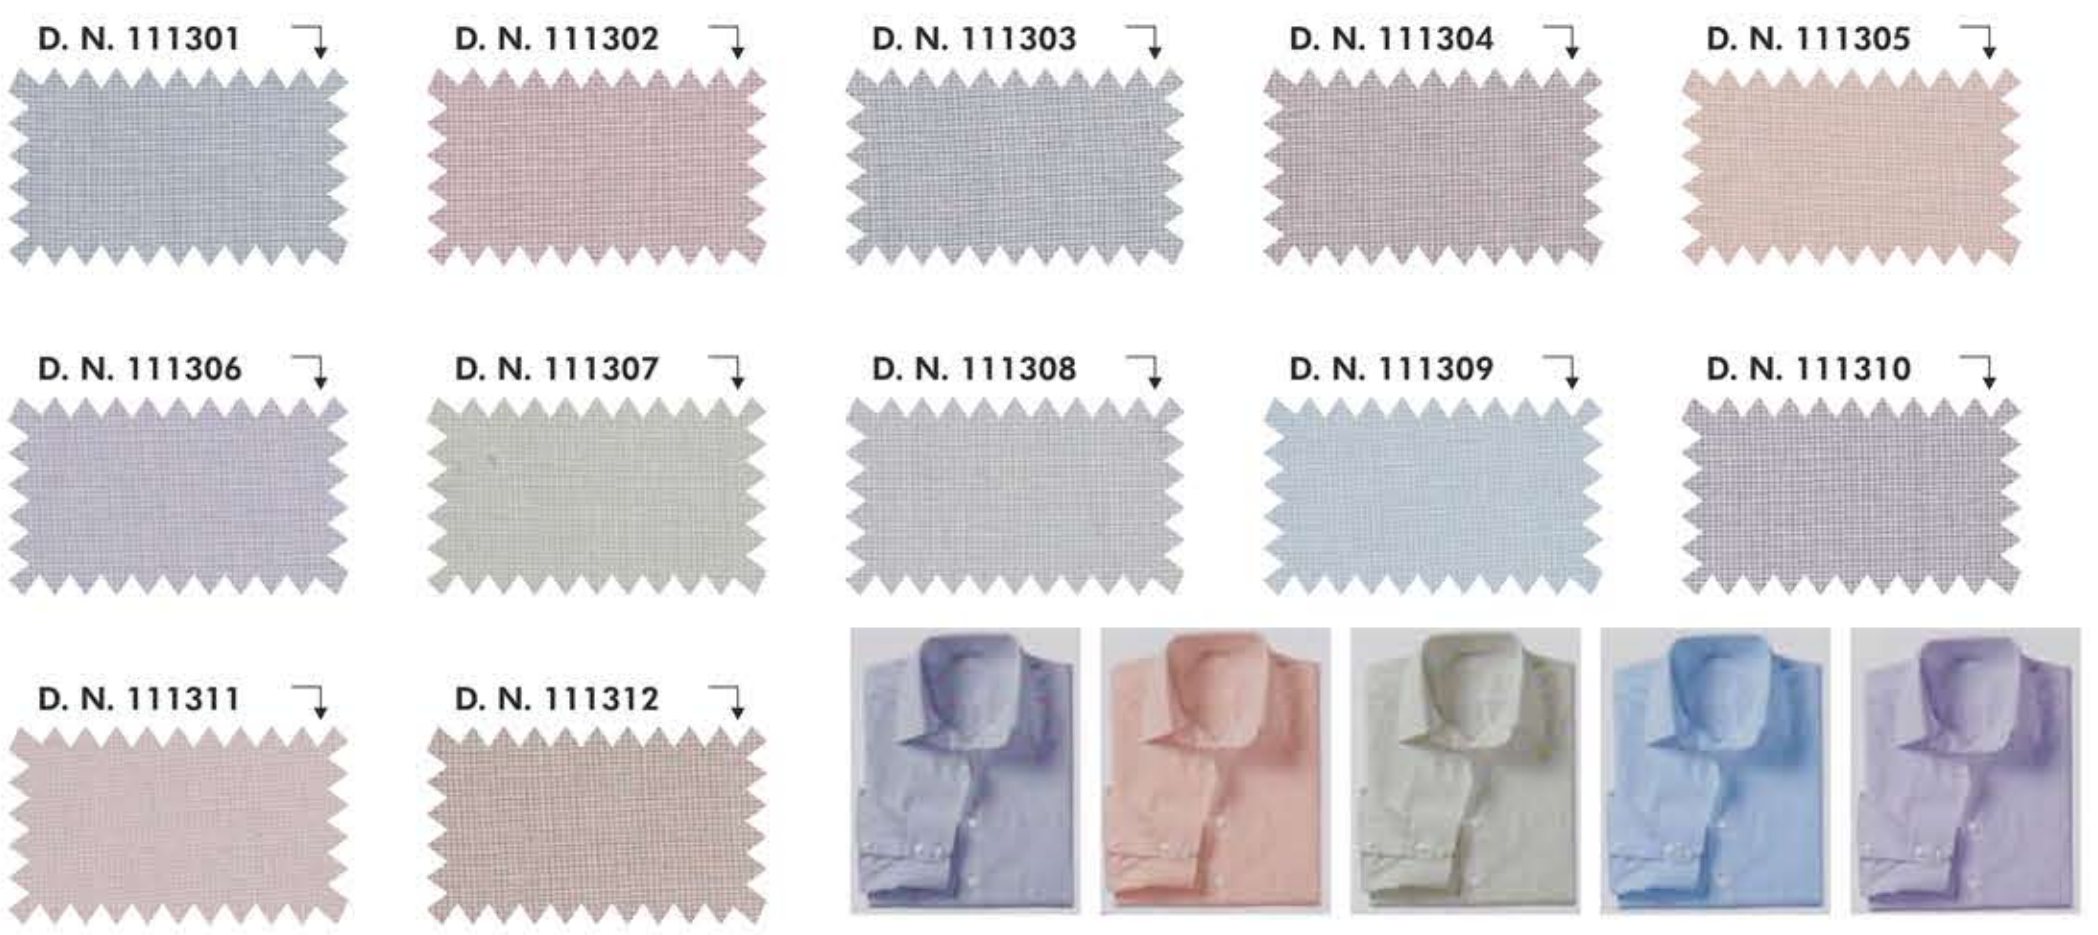

HARMONY - 147CMS (PC) SHIRTING

HBO

- 147CMS (PC) SHIRTING

HBO

- 147CMS (PC) SHIRTING

• D/C Design will be made only on order.

• D/C Design will be made only on order.

HERITAGE - 147CMS (PC) SHIRTING