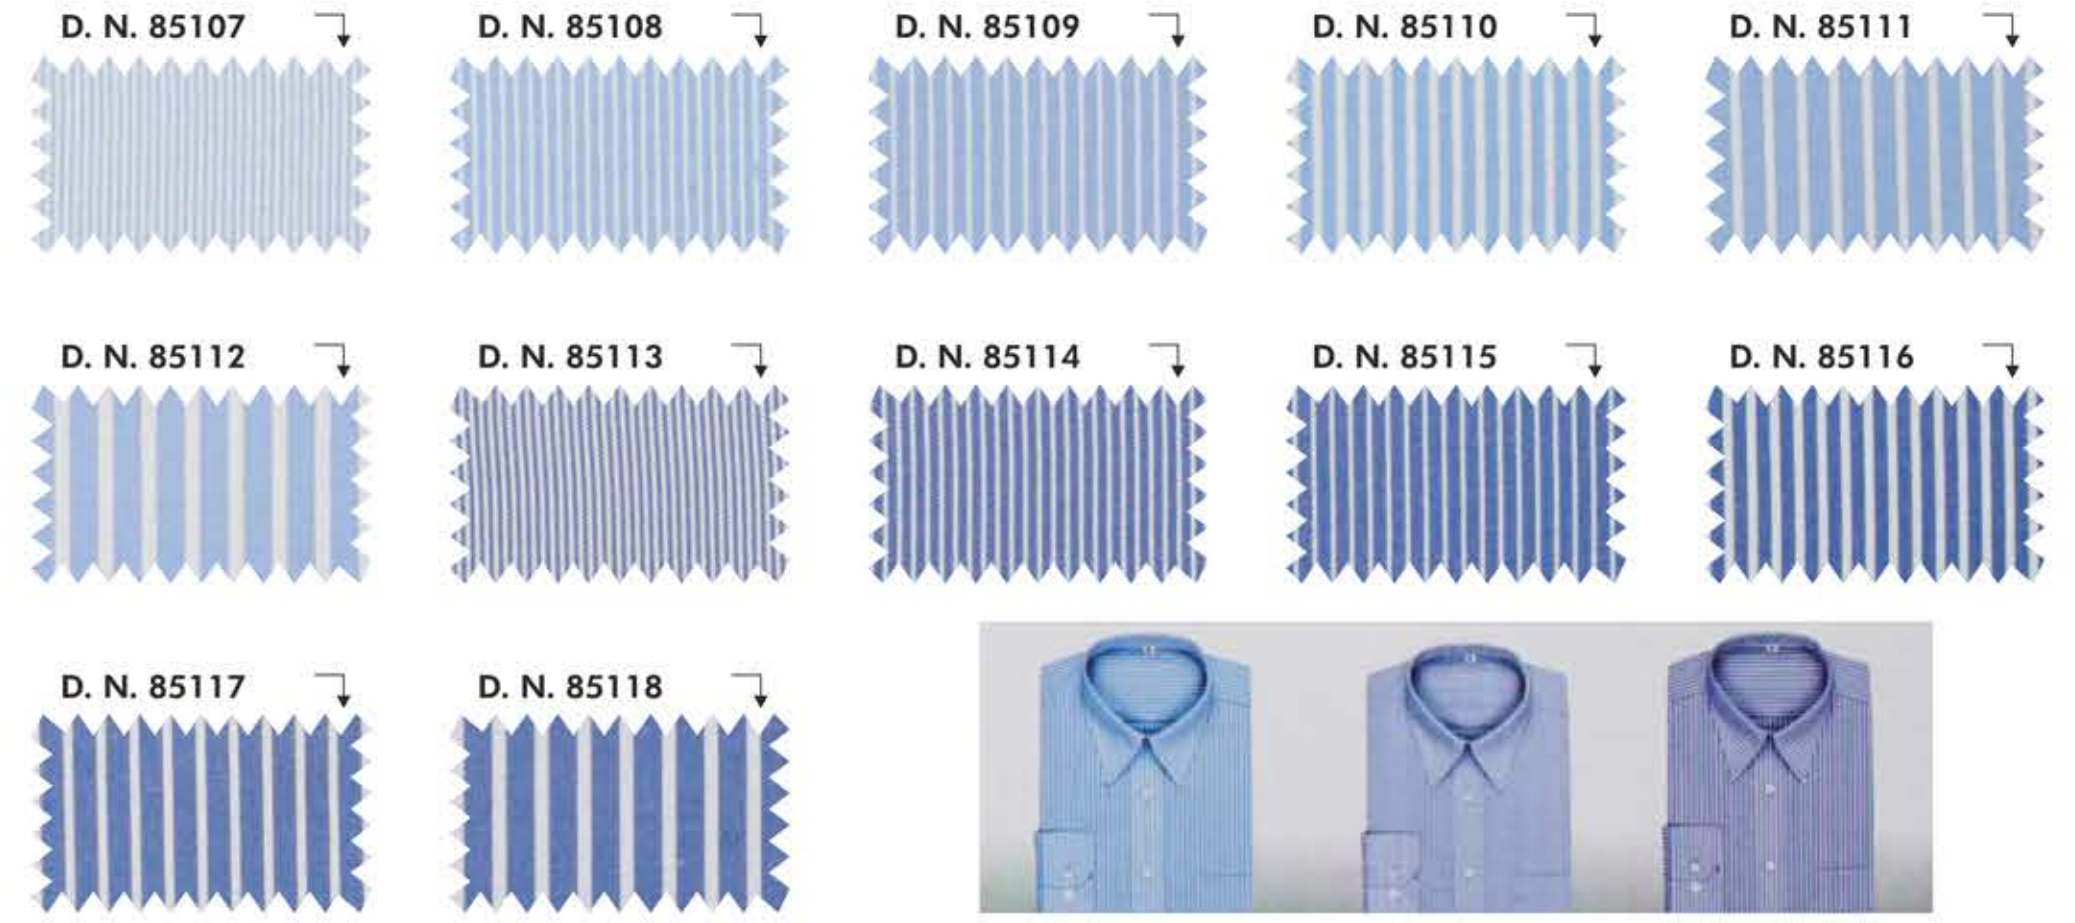

BLUE STAR - 147CMS (PC) SHIRTING

• D/C Design will be made only on order.