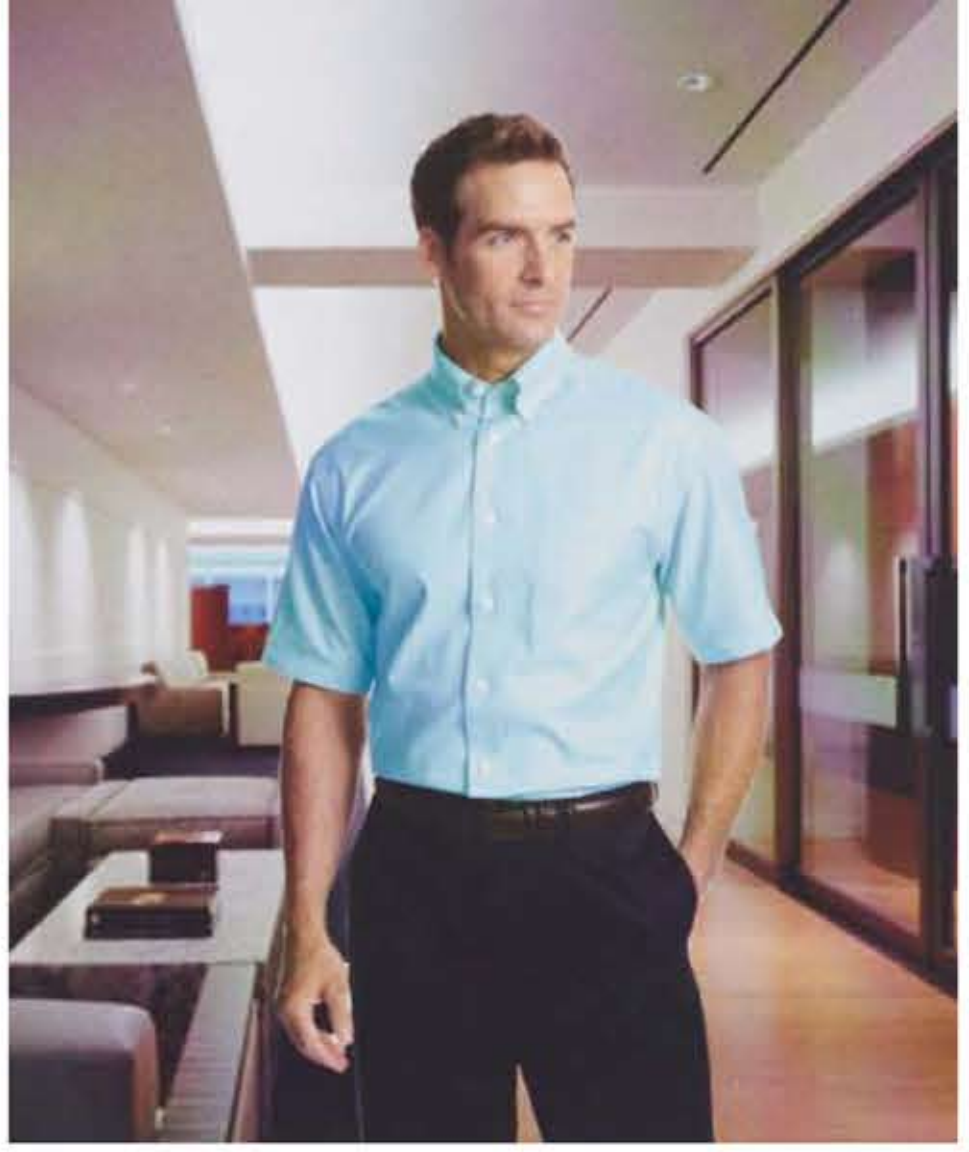

BLITZ - 147CMS (PC) SHIRTING

• D/C Design will be made only on order.

• D/C Design will be made only on order.

BLUE LINE - 147CMS (PC) SHIRTING (ONLY ON ORDER)

BLUE FOX - 147CMS (PC) SHIRTING

BLUM MOON - 147CMS (PC) SHIRTING