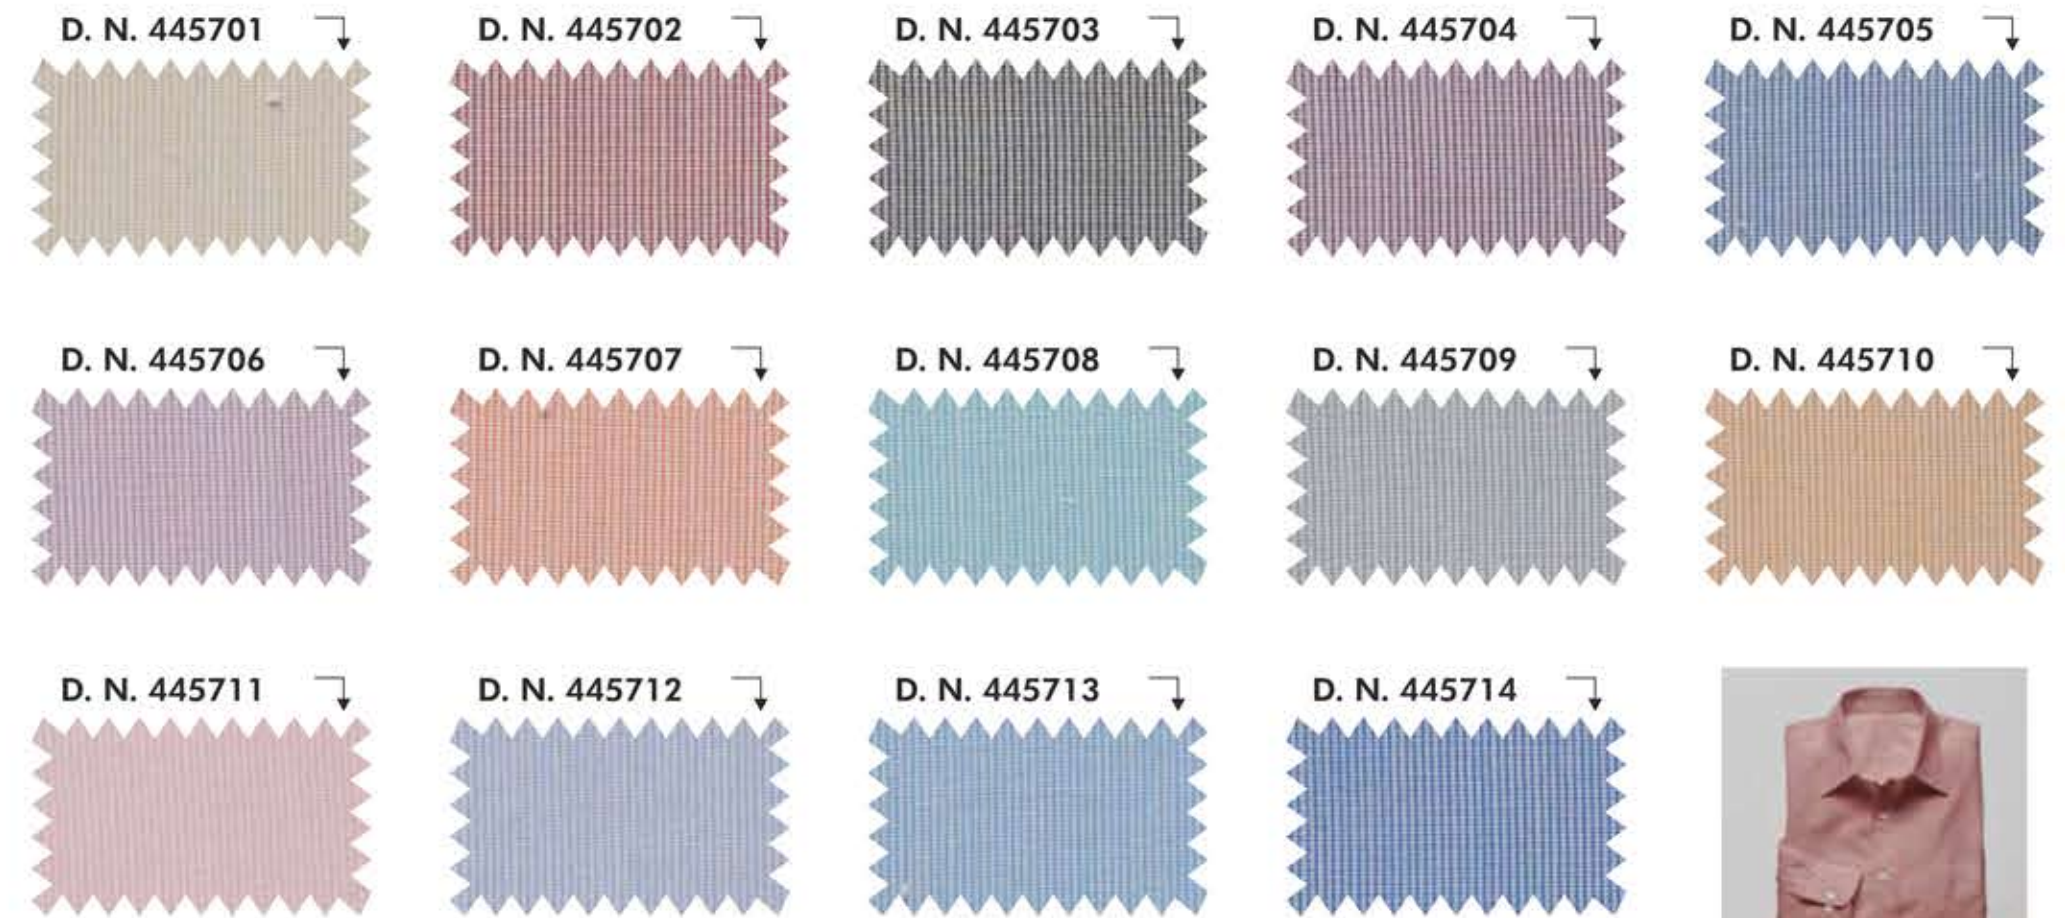

• D/C Design will be made only on order.