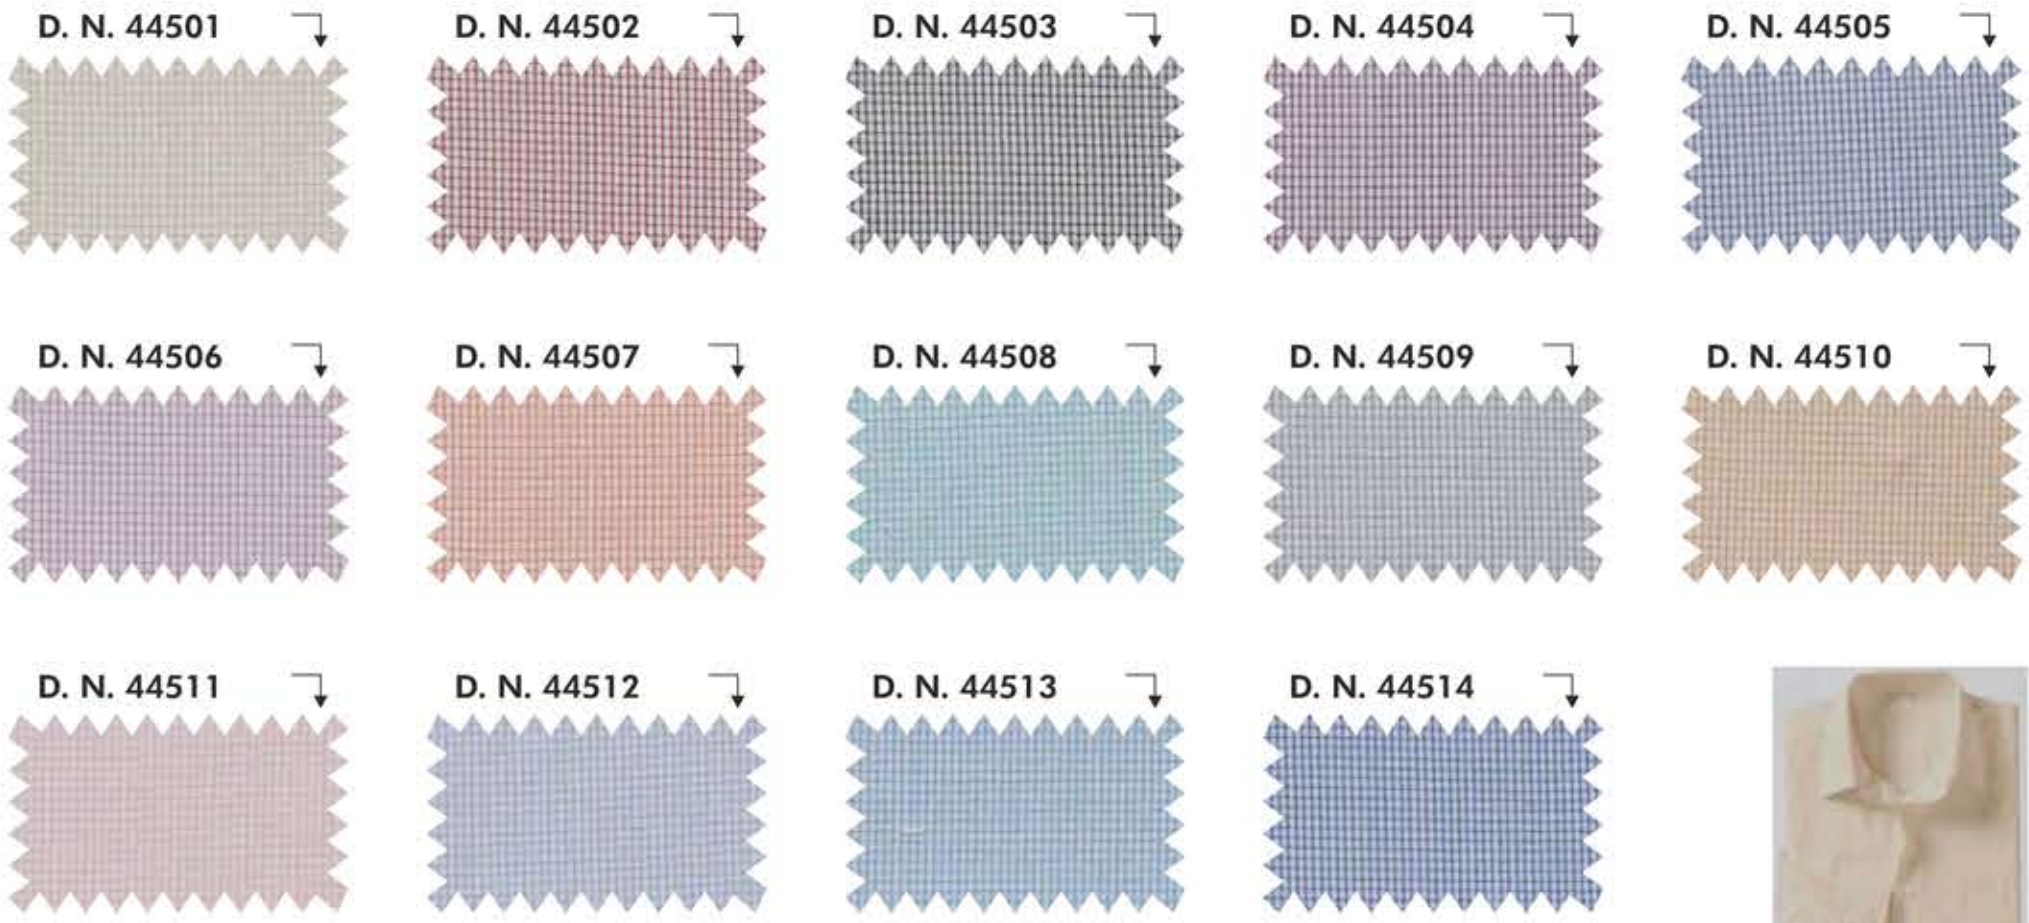

- 147CMS (PC) SHIRTING

• D/C design will be made only on order.

• D/C Design will be made only on order.

NAVY GATOR - 147CMS (PC) SHIRTING

NEROLAC - 147CMS (PC) SHIRTING

• D/C Design will be made only on order.